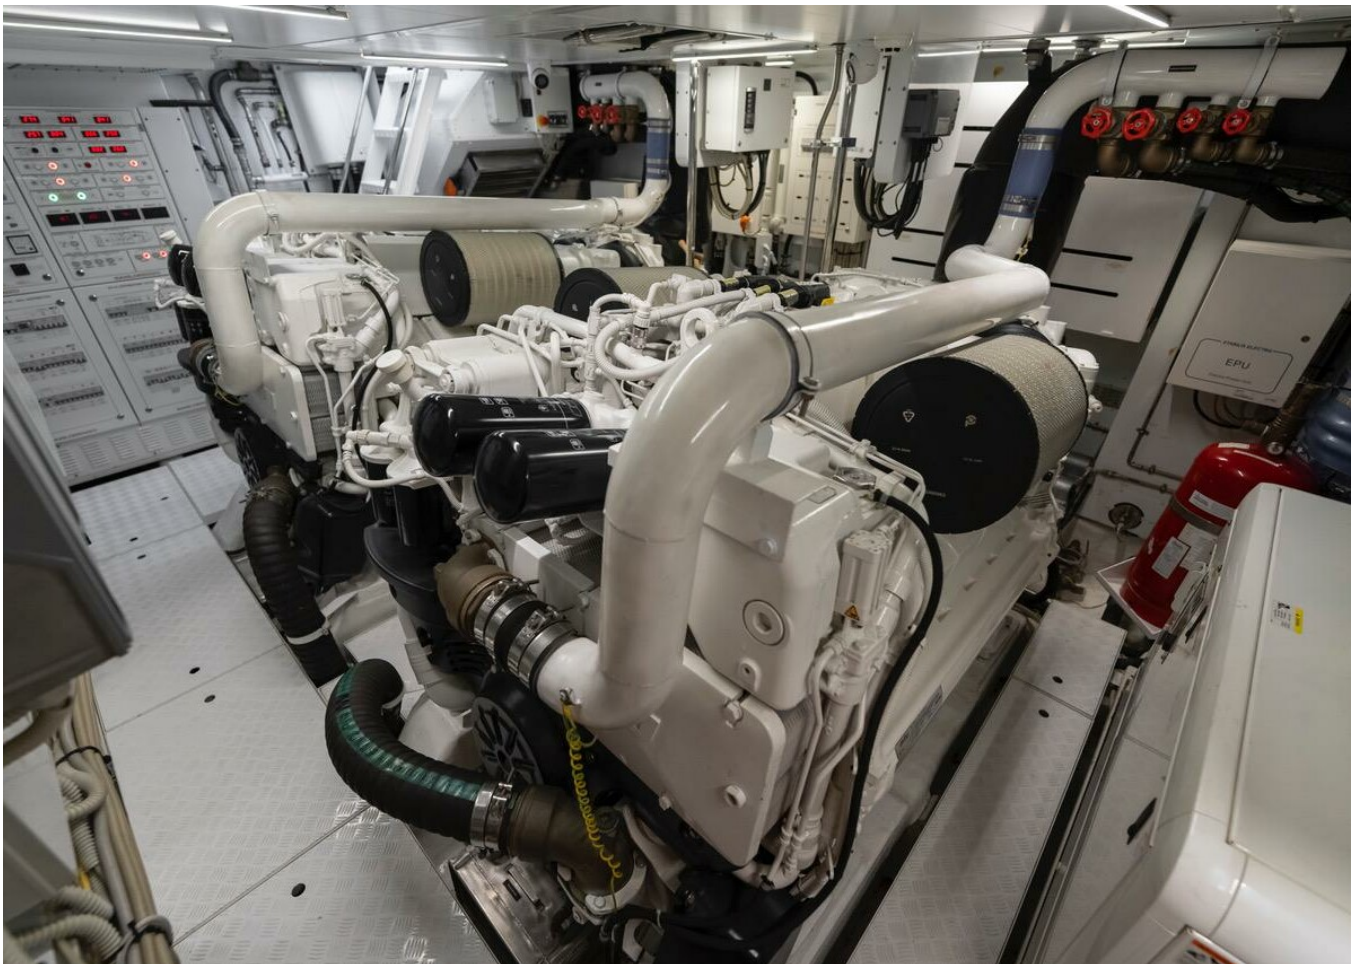

GALLERY

GALLERY

EQUIPMENT

Shore Power Inlet

Inverter

Radar

Radar Detector

Repeater(s)

Navigation Centre

Plotter

Radio

GPS

VHF

Stern Thruster

Bow Thruster

Electric Bilge Pump