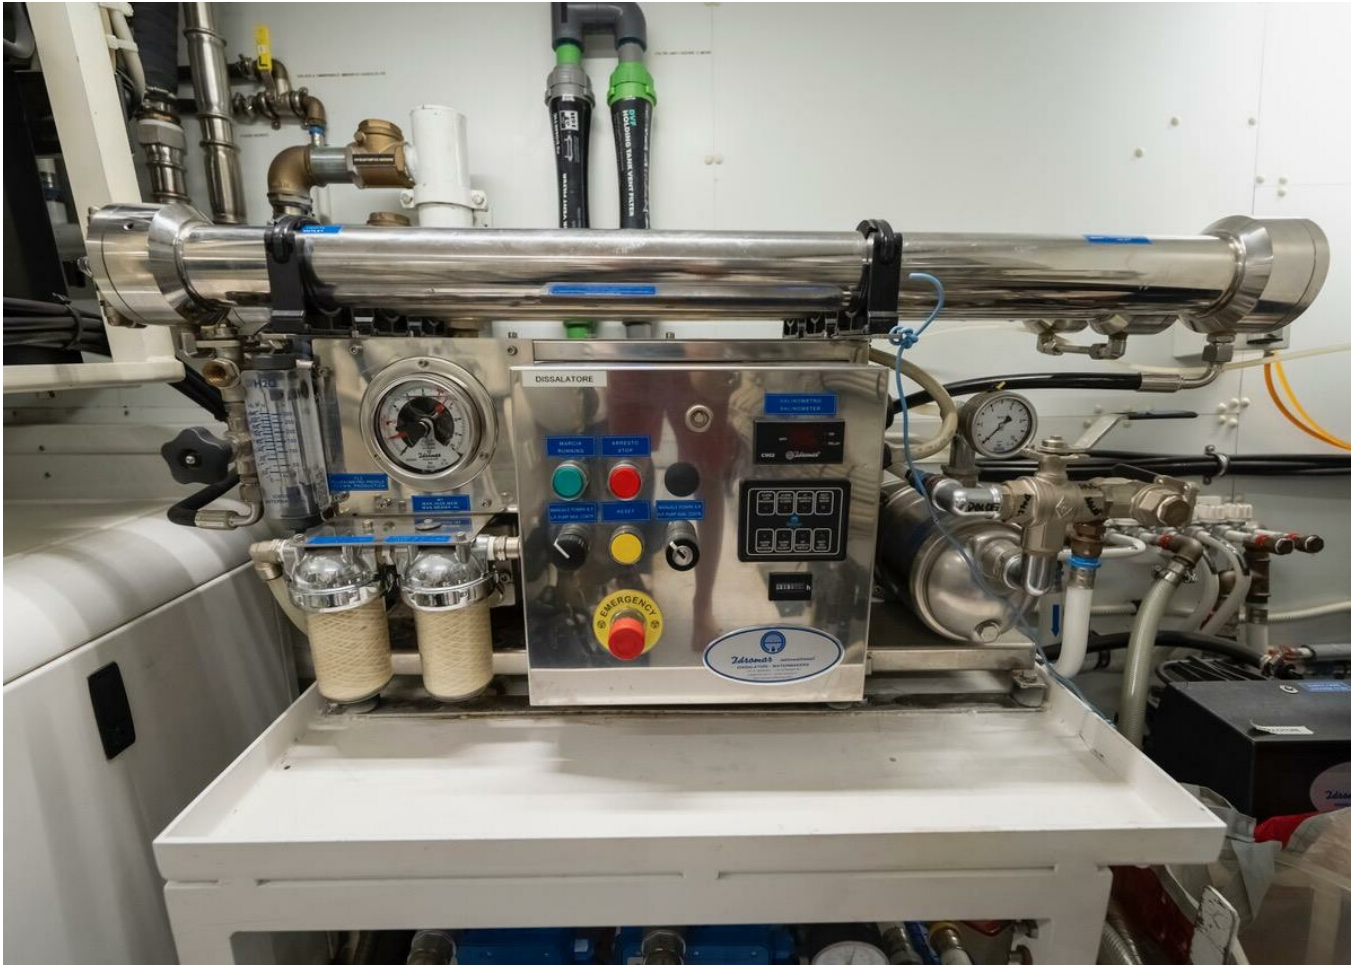

2018 SANLORENZO SL86 | 27M

BROKERAGE

SPECIFICATIONS

Localisation	NAPOLIS, Napoli	Cabines	4
Année	2018	Berths	12 people
Longueur	26.76 m	Moteurs	MTU 12V 2000 M96
Largeur	1.9 m	Puissance max	3894 hp
Tirant d'eau	635 m	Vitesse max	32kn
Capacité en carburant	18400 l	Engine hours	865 m/h
Contenance en eau douce	11700 l	Prix	4 795 000 € (inc VAT)

GALLERY

GALLERY

EQUIPMENT

Shore Power Inlet

Inverter

Radar

Radar Detector

Repeater(s)

Navigation Centre

Plotter

Radio

GPS

VHF

Stern Thruster

Bow Thruster

Electric Bilge Pump

Manual Bilge Pump

Air Compressor

Electric Head

Refrigerator

Deep Freezer

Battery Charger

Cockpit Shower

Hydraulic Gangway