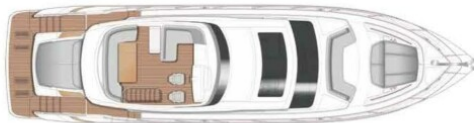

SPORTBRIDGE