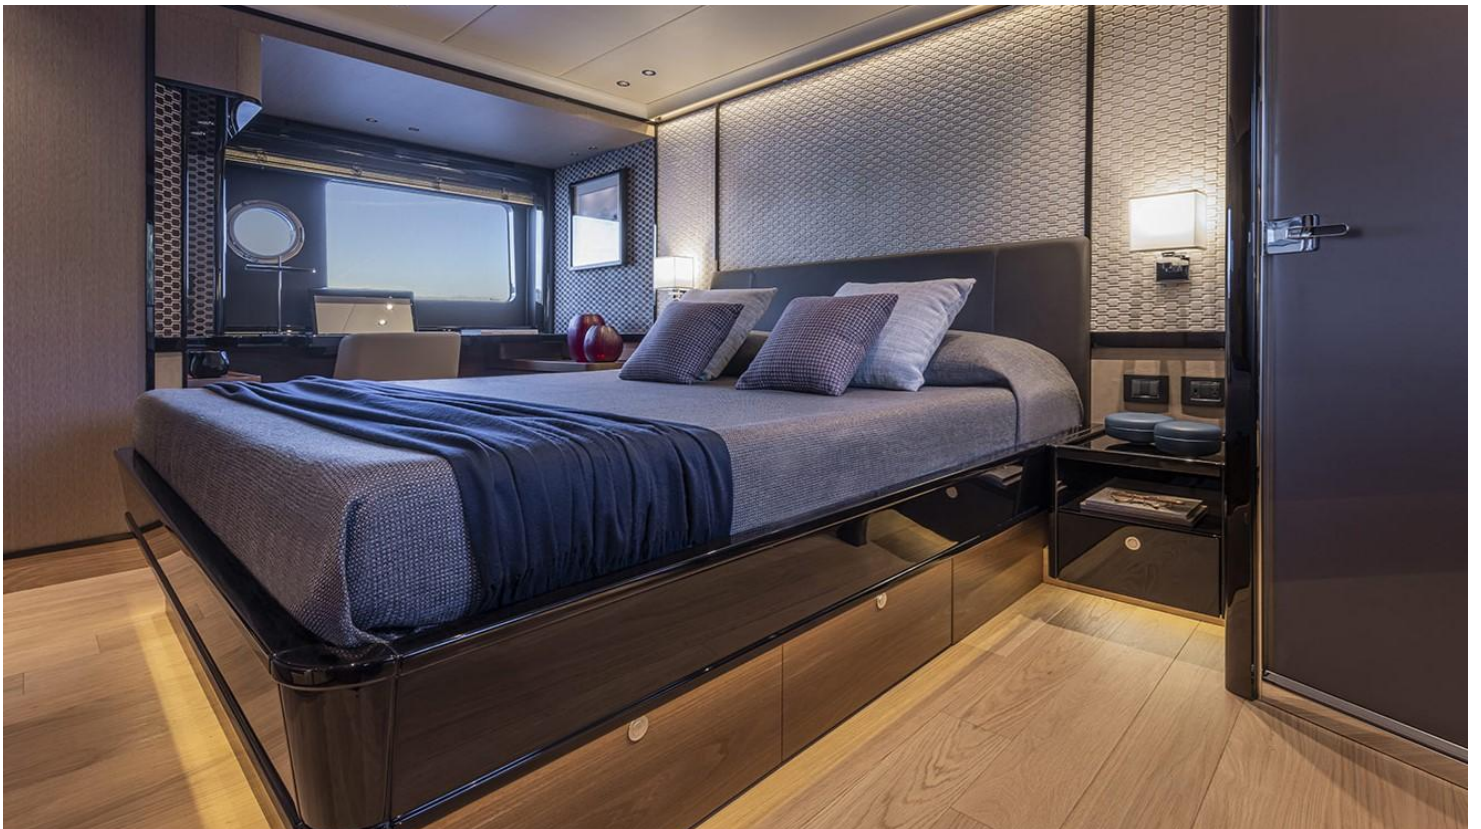

ABSOLUTE NAVETTA 75

Navetta 75, the flagship of Absolute, represents the pursuit of perfection and harmony with its spherical geometry-inspired design. This yacht embodies the best of Absolute's previous creations, combining technological evolution and sophisticated style to achieve the perfect balance of excellence and fullness. **Contact us today for more information!**