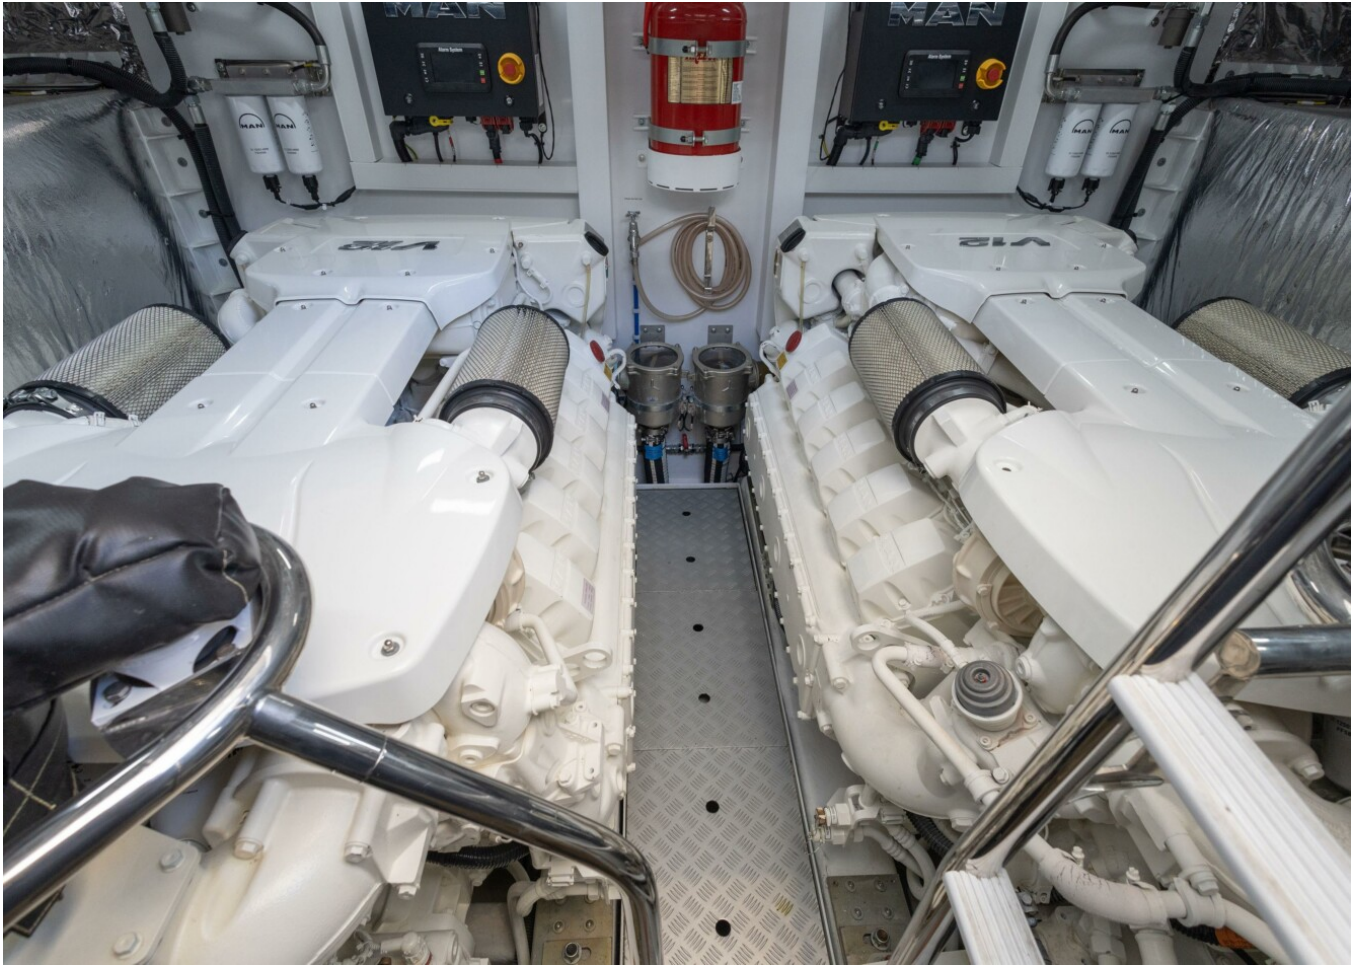

## SPECIFICATIONS

Location	Mallorca, Islas Baleares	Cabins	4
Year	2022	Engines	MAN V12 1400
Length	20.14 m	Max power	2800 hp
Beam	5.11 m	Max speed	38kn
Draft	1.45 m	Engine hours	480 m/h
Fuel capacity	3414.44 l	Price	Price on application
Water capacity	726.8 l		

# GALLERY

---