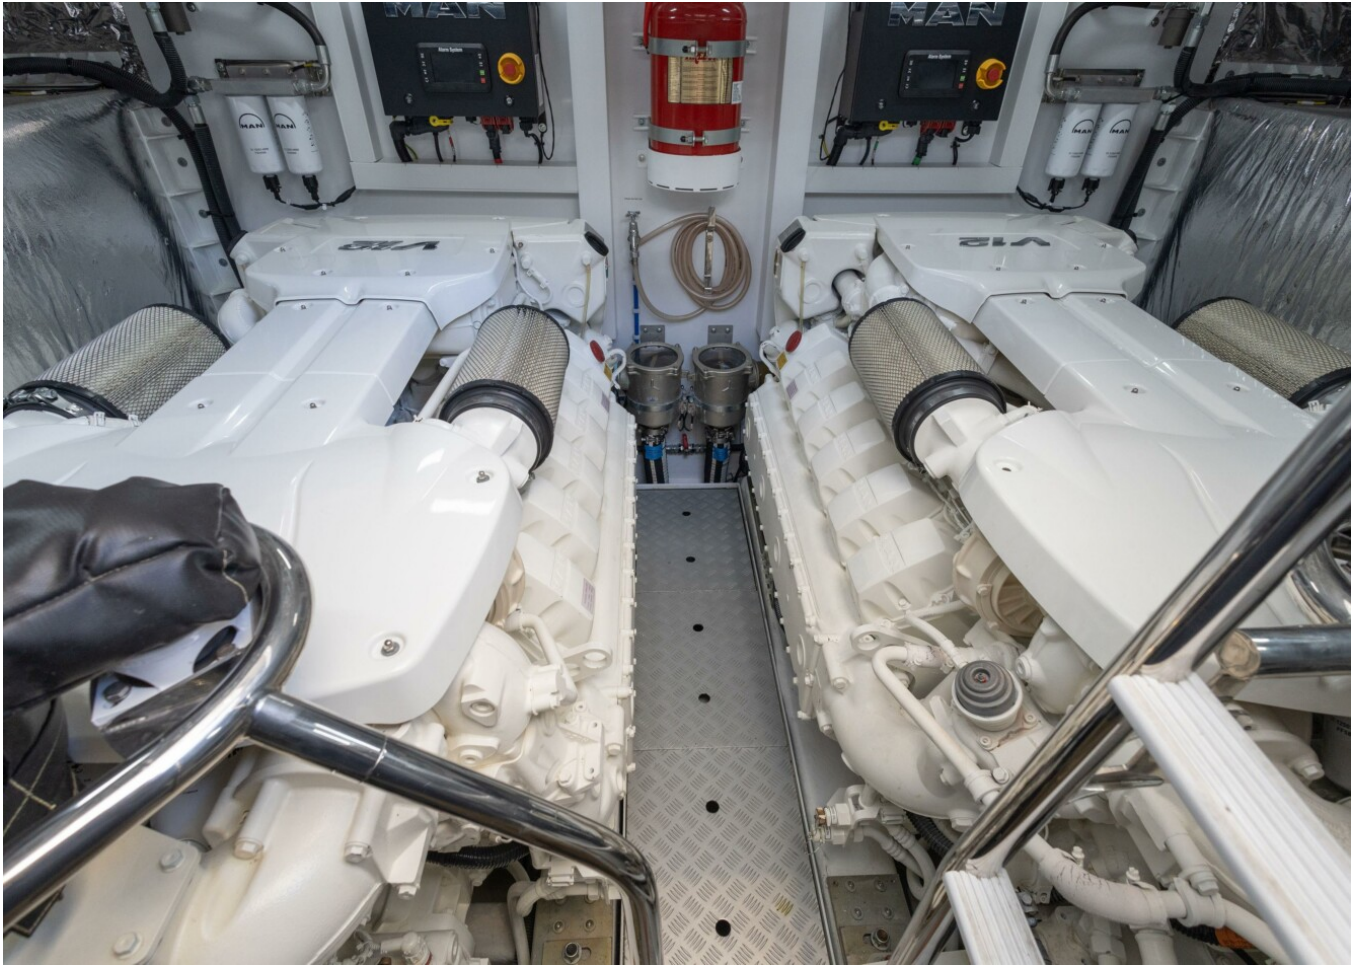

2022 PRINCESS S66 | 20M

Price on application

BROKERAGE

SPECIFICATIONS

Location	Mallorca, Islas Baleares	Cabins	4
Year	2022	Engines	MAN V12 1400
Length	20.14 m	Max power	2800 hp
Beam	5.11 m	Max speed	38kn
Draft	1.45 m	Engine hours	480 m/h
Fuel capacity	3414.44 l	Price	Price on application
Water capacity	726.8 l		

DESCRIPTION

2022 Princess S66 | 20m is now available for purchase. Contact us today for more information, including the full specifications and details.

”

GALLERY

GALLERY

GALLERY

GALLERY

GALLERY