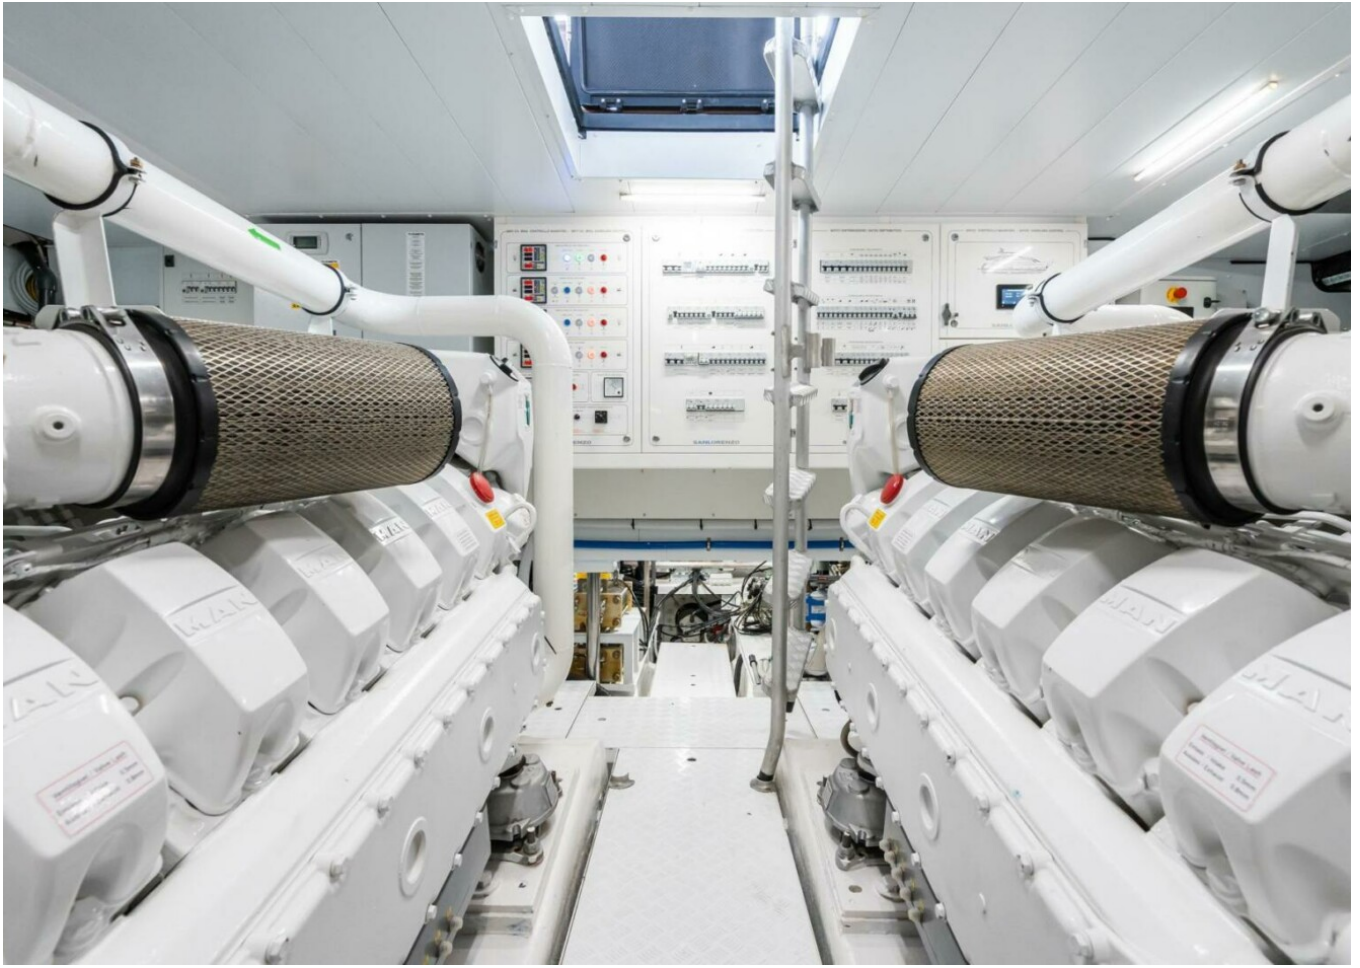

## SPECIFICATIONS

Location	La Spezia	Cabins	4
Year	2022	Engines	MAN V12-2000
Length	27.60 m	Max power	4000 hp
Beam	6.5 m	Price	7 450 000 € (inc VAT)
Draft	1.93 m		

2022 Sanlorenzo SL90 Asymmetric | 28m is now available for purchase. Contact us today for more information, including the full specifications and details.