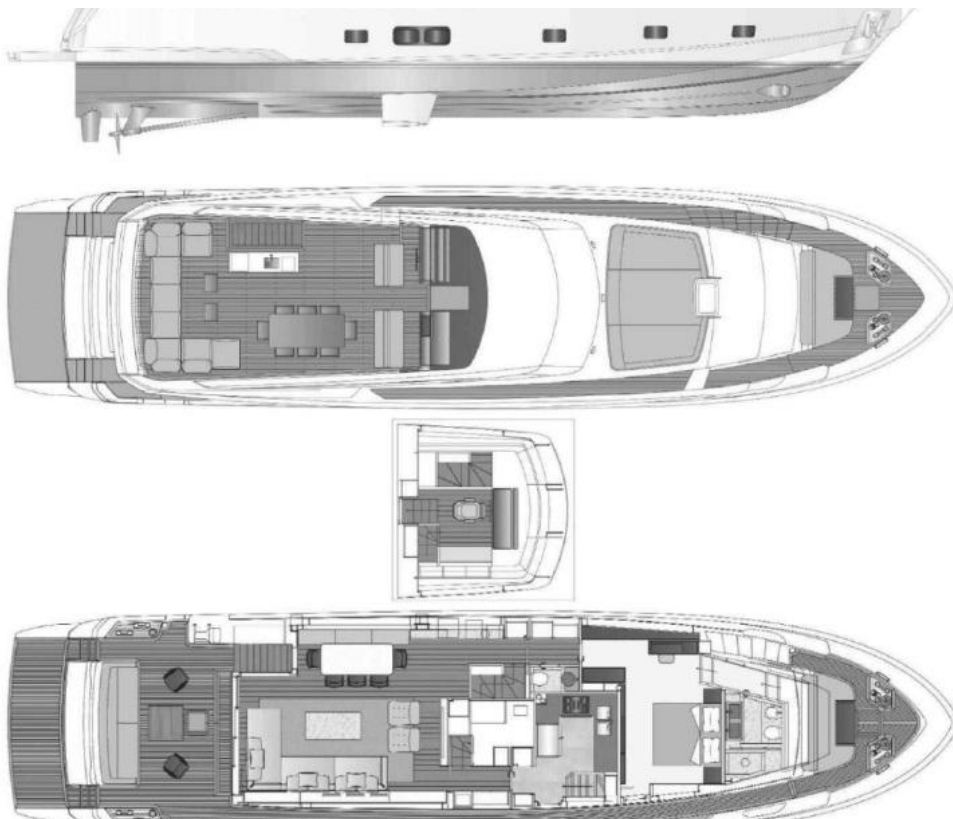

2022 SANLORENZO SL90  
ASYMMETRIC | 28M

7 450 000 € (inc VAT)

BROKERAGE

## SPECIFICATIONS

Location	La Spezia	Cabins	6
Year	2022	Engines	MAN V12-2000
Length	27.60 m	Max power	4000 hp
Beam	6.5 m	Price	7 450 000 € (inc VAT)
Draft	1.93 m		

The yacht is on the commission of Princess Yacht Monaco. The Company is not responsible for the accuracy of the information provided by the Yacht owner (images, specification, parameters, engine performance, legal, etc). The operating time of the engines is indicated at the time of preparation of the information and may change during further operation. The need for an inspection remains at the discretion of the Buyer. Exact parameters and characteristics can be specified in the contract of sale. Additional information is available upon request.

DESCRIPTION

---

2022 Sanlorenzo SL90 Asymmetric | 28m is now available for purchase. Contact us today for more information, including the full specifications and details.

2022 SANLORENZO SL90  
ASYMMETRIC | 28M