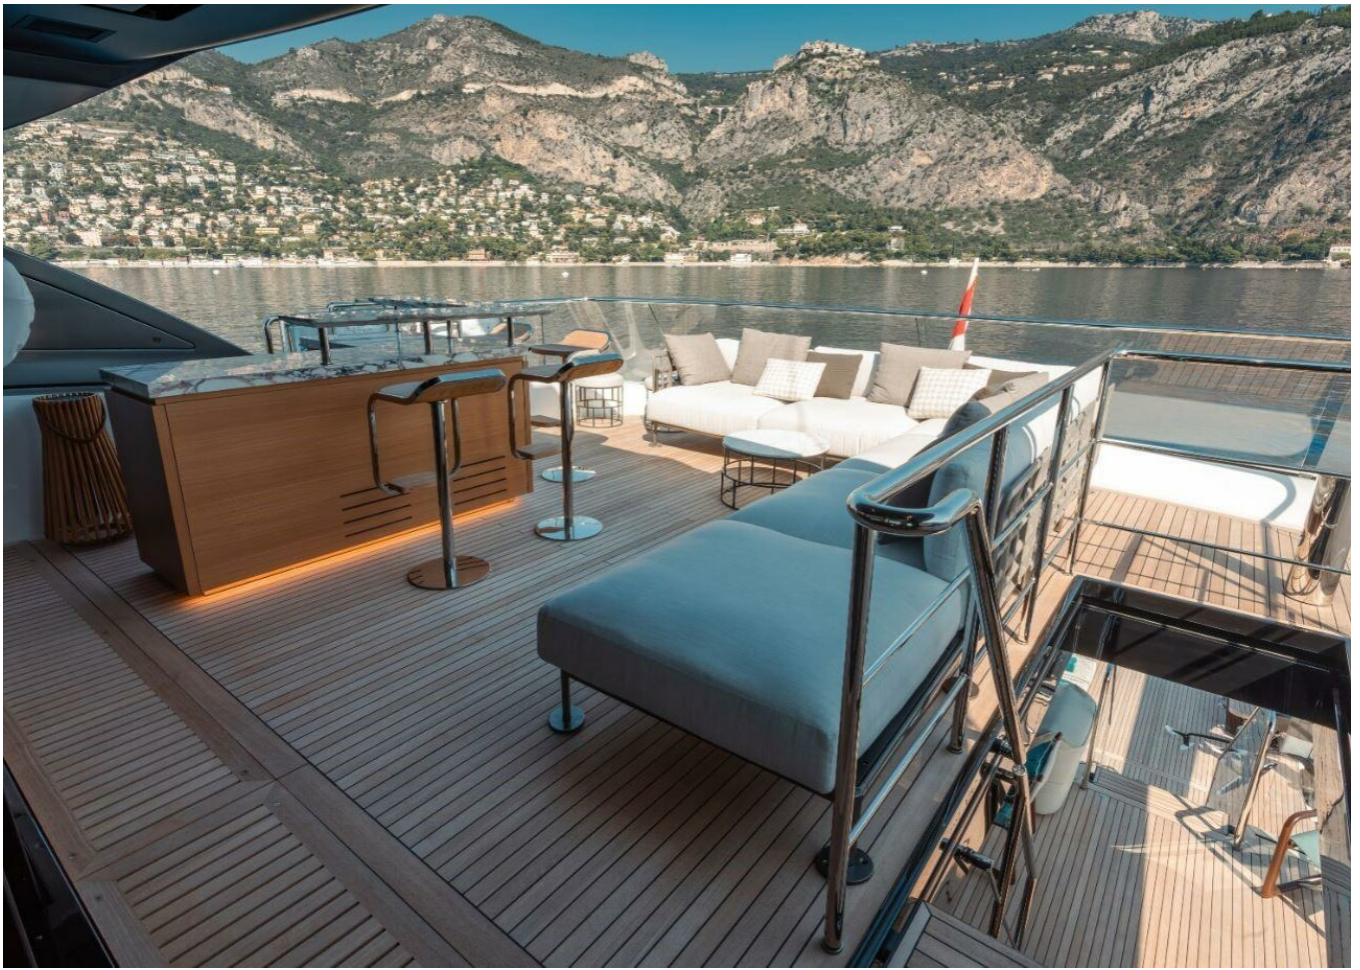

2023 Sanlorenzo sx112 | 34m is now available for purchase. Contact us today for more information, including the full specifications and details.

”

EQUIPMENT

Generator:2x 70 kW

Shore Power Inlet:30m Shore connection,
400Vac tri phase