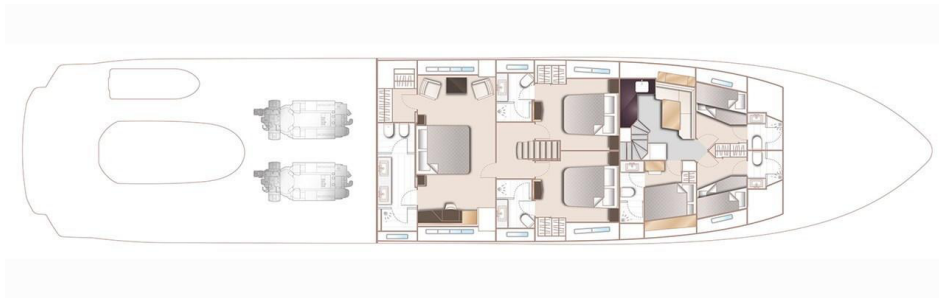

PRINCESS 35M

Price on application

SPECIFICATIONS

Location	Plymouth, United Kingdom	Water capacity	3304 l
Length	35.15 m	Engines	Twin MTU 16V 2000 M96L
Beam	7.3 m	Max power	2 x 2636 hp
Draft	2.18 m	Max speed	23-25
Displacement	150 tonnes	Price	Price on application
Fuel capacity	18119 l		

Born of an ambition to elevate the yachting experience, our 35M is a wonder of luxurious space. The innovative cockpit has a unique aft and forward facing seating area that can be specified with a variety of configurations. Dipping into crystal clear water is effortless from the hydraulic swimming platform whilst lounging aboard reaches new heights of luxury on the foredeck. Your expression of exclusivity awaits. From the moment you step inside, you'll feel drawn in by her ambience, a beautiful realisation of your vision. Space is found in abundance, made all the more enjoyable by vast panoramic windows. For your comfort, acoustic insulation creates a cocooning ambience whether at rest or at sea. And for your guests, exceptionally well-appointed accommodation awaits them after a day of relaxation.

”

LAYOUTS

SUNDECK

MAIN DECK

LOWER DECK

PRINCESS 35M

Price on application

+377 6 40 62 55 44 📞