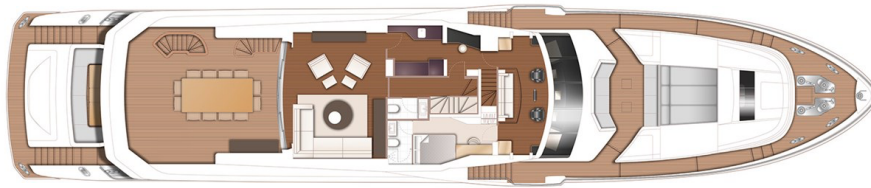

The commanding facade of the tri-deck 40M is quite breath taking. Her elegant powerful lines flow around sublime architecture. Secluded sunbathing retreats, a spa bath, beautifully proportioned dining areas, and a walk-in beach club are just some of her luxurious features. Everything to ensure that getting away from it all and spending time with friends is a true pleasure. Her interior has been sculpted to exude expansive space and light throughout. Across every deck is a world that's shaped by your personal tastes and lifestyle. This remarkable place of bespoke refinement is then finished with meticulous precision.

”

GALLERY

GALLERY

GALLERY

LAYOUTS

SUNDECK

UPPER DECK

MAIN DECK