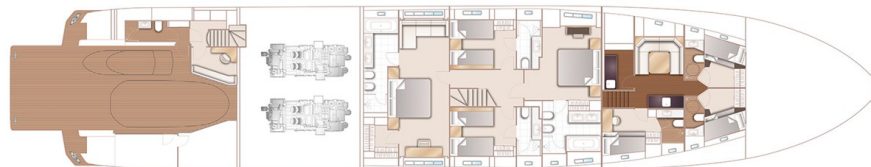

The commanding facade of the tri-deck 40M is quite breath taking. Her elegant powerful lines flow around sublime architecture. Secluded sunbathing retreats, a spa bath, beautifully proportioned dining areas, and a walk-in beach club are just some of her luxurious features. Everything to ensure that getting away from it all and spending time with friends is a true pleasure. Her interior has been sculpted to exude expansive space and light throughout. Across every deck is a world that's shaped by your personal tastes and lifestyle. This remarkable place of bespoke refinement is then finished with meticulous precision.

”

GALLERY

GALLERY

GALLERY

LAYOUTS

SUNDECK

UPPER DECK

MAIN DECK