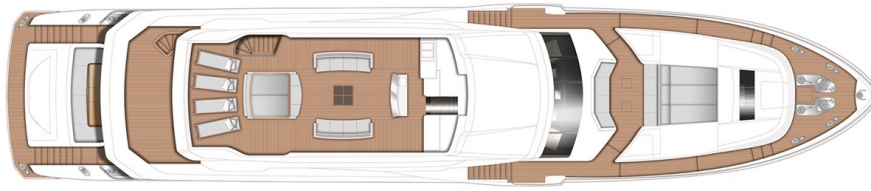

The commanding facade of the tri-deck 40M is quite breath taking. Her elegant powerful lines flow around sublime architecture. Secluded sunbathing retreats, a spa bath, beautifully proportioned dining areas, and a walk-in beach club are just some of her luxurious features. Everything to ensure that getting away from it all and spending time with friends is a true pleasure. Her interior has been sculpted to exude expansive space and light throughout. Across every deck is a world that's shaped by your personal tastes and lifestyle. This remarkable place of bespoke refinement is then finished with meticulous precision.

”

GALLERY

GALLERY

GALLERY

LAYOUTS

SUNDECK

UPPER DECK

MAIN DECK