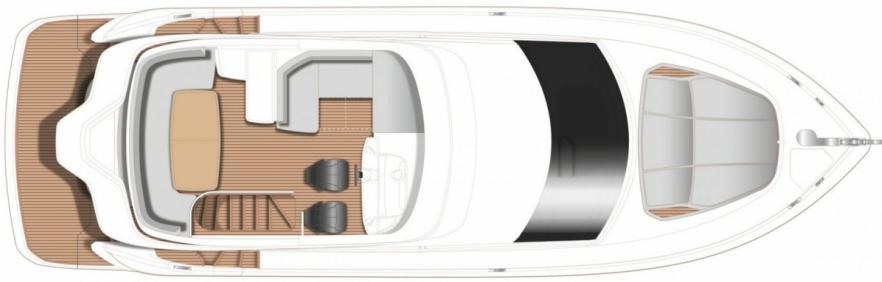

PRINCESS F45 (2024)

Price on application

STOCK

HIGHLIGHTS

/ AVAILABLE IN STOCK

SPECIFICATIONS

| | | | |
|----------------|---------------|--------------|--------------------------|
| Location | After request | Cabins | 2 |
| Year | 2024 | Berths | 4 |
| Length | 14.15 m | Engines | Twin Volvo Penta IPS 650 |
| Beam | 4.25 m | Max power | 2 x 480 hp |
| Draft | 1.09 m | Max speed | 31 |
| Displacement | 16 tonnes | Engine hours | Contact seller |
| Fuel capacity | 1300 l | Price | Price on application |
| Water capacity | 455 l | | |

”

LAYOUTS

FLYBRIDGE

MAIN DECK

LOWER DECK

PRINCESS F45 (2024)

Price on application

+33 6 40 61 88 46 