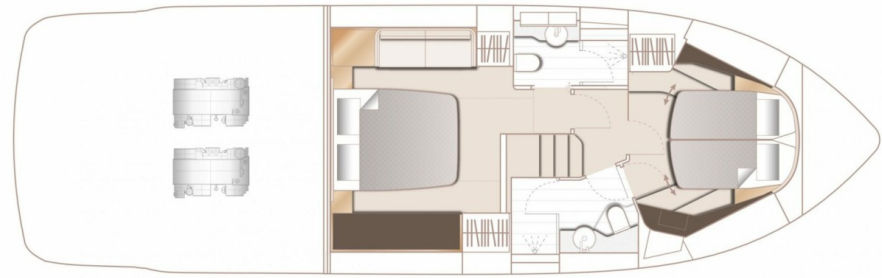

PRINCESS F45 (2024)

Price on application

STOCK

HIGHLIGHTS

/ AVAILABLE IN STOCK

SPECIFICATIONS

Location	After request	Cabins	2
Year	2024	Berths	4
Length	14.15 m	Engines	Twin Volvo Penta IPS 650
Beam	4.25 m	Max power	2 x 480 hp
Draft	1.09 m	Max speed	31
Displacement	16 tonnes	Engine hours	Contact seller
Fuel capacity	1300 l	Price	Price on application
Water capacity	455 l		

”

LAYOUTS

FLYBRIDGE

MAIN DECK

LOWER DECK

PRINCESS F45 (2024)

Price on application

+33 6 40 61 88 46 