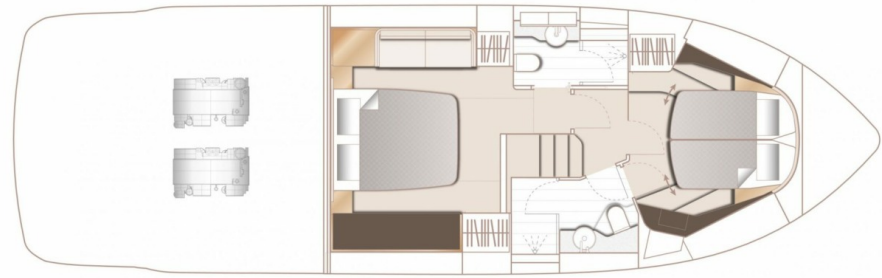

PRINCESS F45 (2024)

Price on application

STOCK

HIGHLIGHTS

/ AVAILABLE IN STOCK

SPECIFICATIONS

| | | | |
|----------------|---------------|--------------|--------------------------|
| Location | After request | Cabins | 2 |
| Year | 2024 | Berths | 4 |
| Length | 14.15 m | Engines | Twin Volvo Penta IPS 650 |
| Beam | 4.25 m | Max power | 2 x 480 hp |
| Draft | 1.09 m | Max speed | 31 |
| Displacement | 16 tonnes | Engine hours | Contact seller |
| Fuel capacity | 1300 l | Price | Price on application |
| Water capacity | 455 l | | |

”

LAYOUTS

FLYBRIDGE

MAIN DECK

LOWER DECK

PRINCESS F45 (2024)

Price on application

+33 6 40 61 88 46 