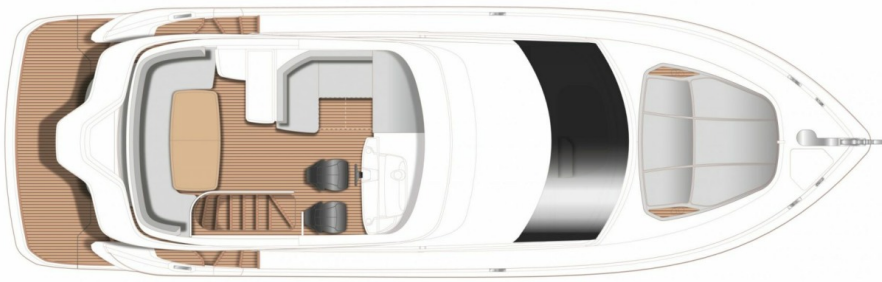

PRINCESS F45 (2024)

Price on application

STOCK

HIGHLIGHTS

/ AVAILABLE IN STOCK

SPECIFICATIONS

Location	After request	Cabins	2
Year	2024	Berths	4
Length	14.15 m	Engines	Twin Volvo Penta IPS 650
Beam	4.25 m	Max power	2 x 480 hp
Draft	1.09 m	Max speed	31
Displacement	16 tonnes	Engine hours	Contact seller
Fuel capacity	1300 l	Price	Price on application
Water capacity	455 l		

”

LAYOUTS

FLYBRIDGE

MAIN DECK

LOWER DECK

PRINCESS F45 (2024)

Price on application

+33 6 40 61 88 46 