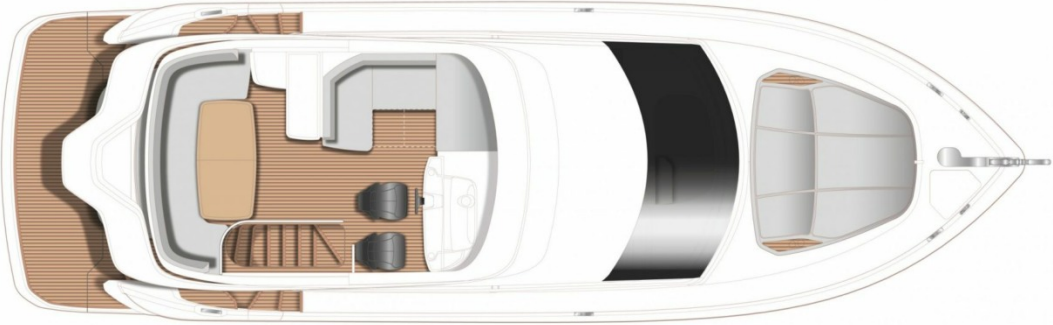

LAYOUTS

FLYBRIDGE