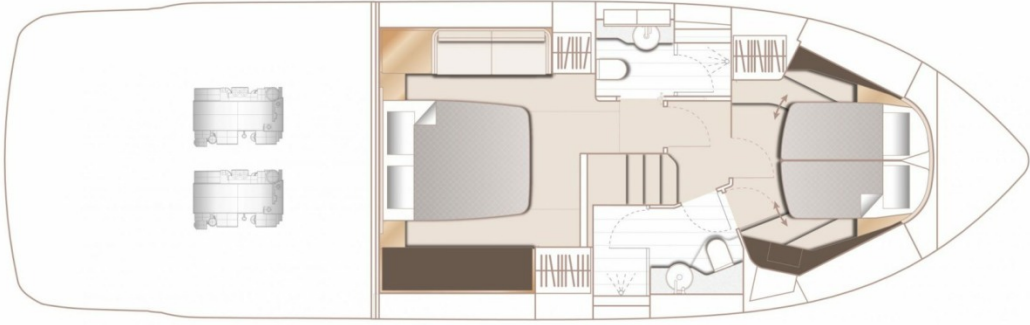

LAYOUTS

FLYBRIDGE

MAIN DECK

LOWER DECK