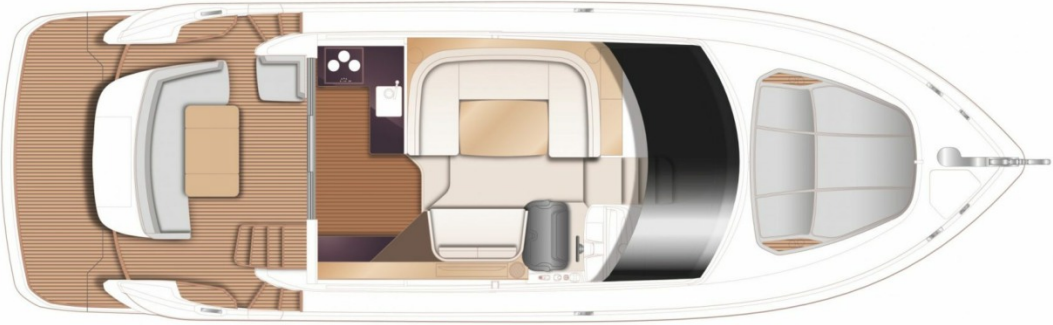

LAYOUTS

FLYBRIDGE

MAIN DECK

LOWER DECK