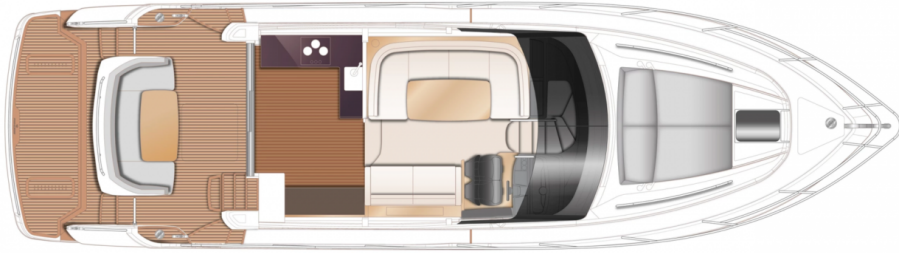

PRINCESS F50 (2024)

Price on application

STOCK

HIGHLIGHTS

/ BRAND NEW YACHT
AVAILABLE IN STOCK

SPECIFICATIONS

Location	After request	Cabins	3
Year	2024	Berths	6
Length	15.65 m	Engines	Twin Volvo D8 IPS 800
Beam	4.30 m	Max power	2 x 600 hp
Draft	1.39 m	Max speed	34
Displacement	22 tonnes	Engine hours	Contact seller
Fuel capacity	1850 l	Price	Price on application
Water capacity	420 l		

”

LAYOUTS

FLYBRIDGE

MAIN DECK

LOWER DECK

PRINCESS F50 (2024)

Price on application

+33 6 40 61 88 46 