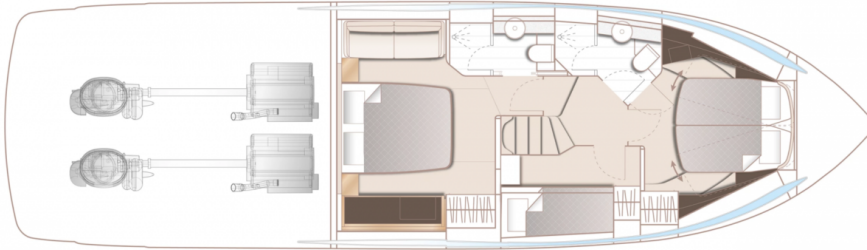

PRINCESS F50 (2024)

Price on application

STOCK

HIGHLIGHTS

/ BRAND NEW YACHT
AVAILABLE IN STOCK

SPECIFICATIONS

Location	After request	Cabins	3
Year	2024	Berths	6
Length	15.65 m	Engines	Twin Volvo D8 IPS 800
Beam	4.30 m	Max power	2 x 600 hp
Draft	1.39 m	Max speed	34
Displacement	22 tonnes	Engine hours	Contact seller
Fuel capacity	1850 l	Price	Price on application
Water capacity	420 l		

”

LAYOUTS

FLYBRIDGE

MAIN DECK

LOWER DECK

PRINCESS F50 (2024)

Price on application

+33 6 40 61 88 46 