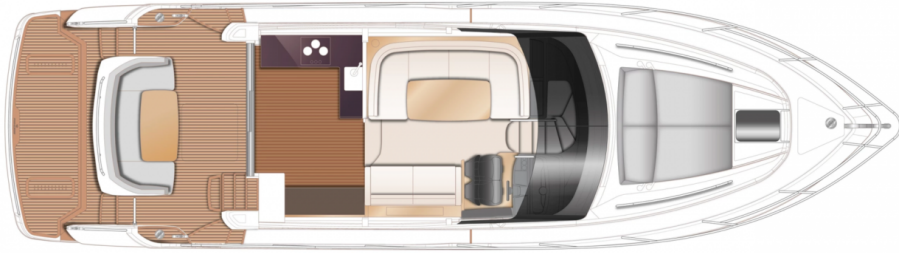

PRINCESS F50 (2024)

Price on application

STOCK

HIGHLIGHTS

/ BRAND NEW YACHT
AVAILABLE IN STOCK

SPECIFICATIONS

Location	After request	Cabins	3
Year	2024	Berths	6
Length	15.65 m	Engines	Twin Volvo D8 IPS 800
Beam	4.30 m	Max power	2 x 600 hp
Draft	1.39 m	Max speed	34
Displacement	22 tonnes	Engine hours	Contact seller
Fuel capacity	1850 l	Price	Price on application
Water capacity	420 l		

LAYOUTS

FLYBRIDGE

MAIN DECK

LOWER DECK

PRINCESS F50 (2024)

Price on application

+33 6 40 61 88 46 

m.st.pierre@princessyachtsmonaco.com