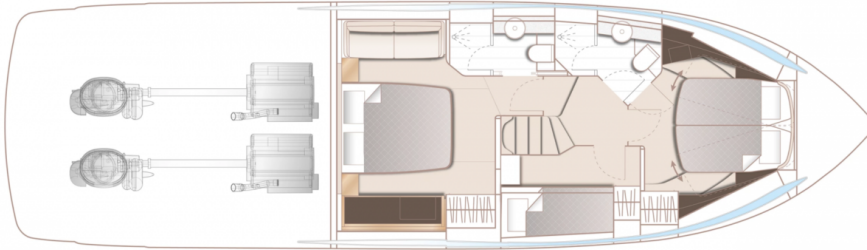

PRINCESS F50 (2024)

Price on application

STOCK

HIGHLIGHTS

/ BRAND NEW YACHT
AVAILABLE IN STOCK

SPECIFICATIONS

Location	After request	Cabins	3
Year	2024	Berths	6
Length	15.65 m	Engines	Twin Volvo D8 IPS 800
Beam	4.30 m	Max power	2 x 600 hp
Draft	1.39 m	Max speed	34
Displacement	22 tonnes	Engine hours	Contact seller
Fuel capacity	1850 l	Price	Price on application
Water capacity	420 l		

LAYOUTS

FLYBRIDGE

MAIN DECK

LOWER DECK

PRINCESS F50 (2024)

Price on application

+33 6 40 61 88 46 

m.st.pierre@princessyachtsmonaco.com