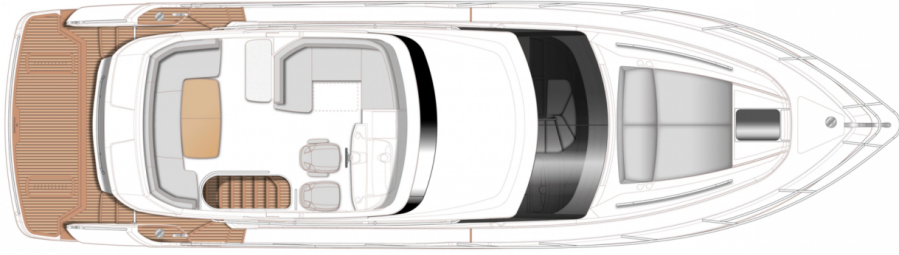

PRINCESS F50 (2024)

Price on application

STOCK

HIGHLIGHTS

/ BRAND NEW YACHT
AVAILABLE IN STOCK

SPECIFICATIONS

Location	After request	Cabins	3
Year	2024	Berths	6
Length	15.65 m	Engines	Twin Volvo D8 IPS 800
Beam	4.30 m	Max power	2 x 600 hp
Draft	1.39 m	Max speed	34
Displacement	22 tonnes	Engine hours	Contact seller
Fuel capacity	1850 l	Price	Price on application
Water capacity	420 l		

”

LAYOUTS

FLYBRIDGE

MAIN DECK

LOWER DECK

PRINCESS F50 (2024)

Price on application

+33 6 40 61 88 46 