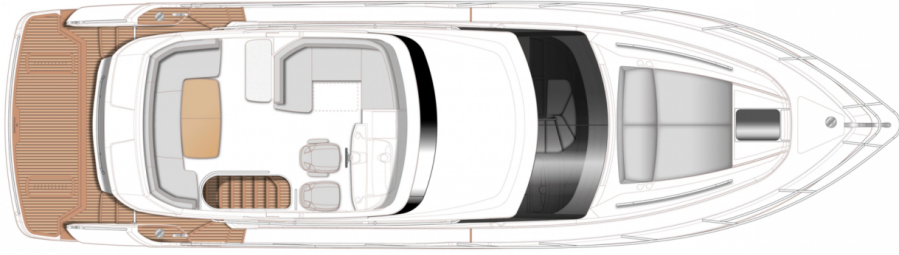

LAYOUTS

FLYBRIDGE