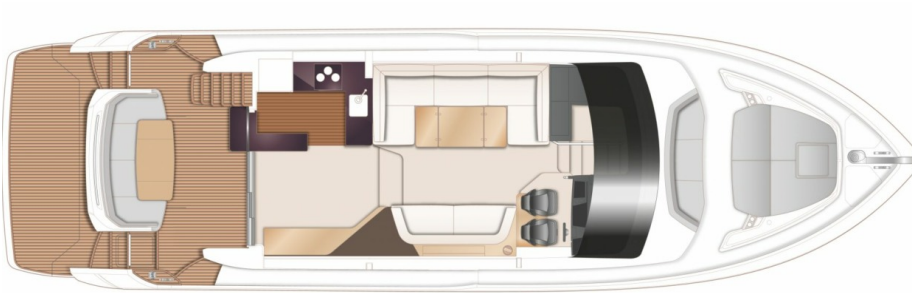

## SPECIFICATIONS

Location	After request	Cabins	3
Year	2024	Berths	6
Length	17.68 m	Engines	Twin Volvo D13-900
Beam	4.87 m	Max power	2 x 900 hp
Draft	1.41 m	Max speed	34
Displacement	30 tonnes	Engine hours	Contact seller
Fuel capacity	2750 l	Price	Price on application
Water capacity	620 l		

# GALLERY

---

# LAYOUTS

---

FLYBRIDGE

---

MAIN DECK

---

LOWER DECK

---