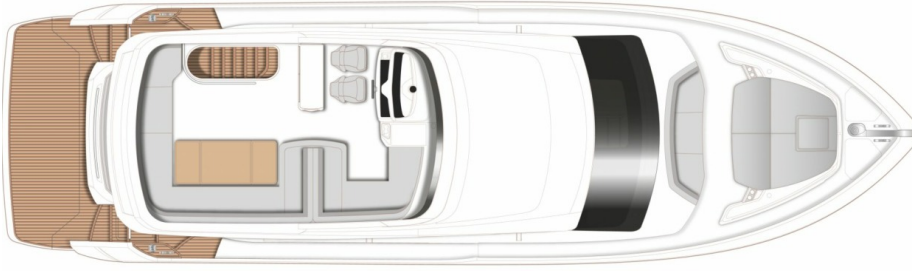

## SPECIFICATIONS

Location	After request	Cabins	3
Year	2024	Berths	6
Length	17.68 m	Engines	Twin Volvo D13-900
Beam	4.87 m	Max power	2 x 900 hp
Draft	1.41 m	Max speed	34
Displacement	30 tonnes	Engine hours	Contact seller
Fuel capacity	2750 l	Price	Price on application
Water capacity	620 l		

# GALLERY

---

# LAYOUTS

---

FLYBRIDGE

---

MAIN DECK

---

LOWER DECK

---