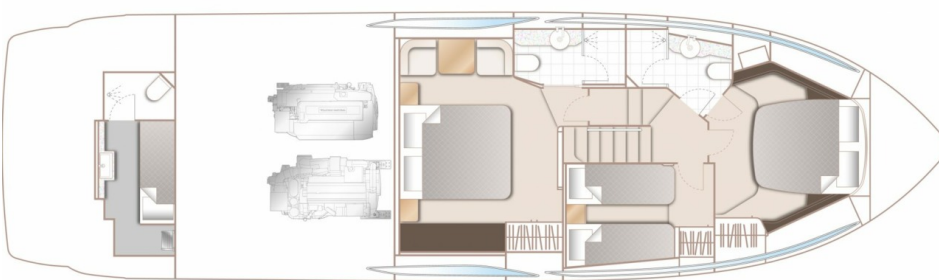

PRINCESS F55 (2024)

Price on application

STOCK

HIGHLIGHTS

/ AVAILABLE IN STOCK

SPECIFICATIONS

Location	After request	Cabins	3
Year	2024	Berths	6
Length	17.68 m	Engines	Twin Volvo D13-900
Beam	4.87 m	Max power	2 x 900 hp
Draft	1.41 m	Max speed	34
Displacement	30 tonnes	Engine hours	Contact seller
Fuel capacity	2750 l	Price	Price on application
Water capacity	620 l		

”

GALLERY

LAYOUTS

FLYBRIDGE

MAIN DECK

LOWER DECK

PRINCESS F55 (2024)

Price on application