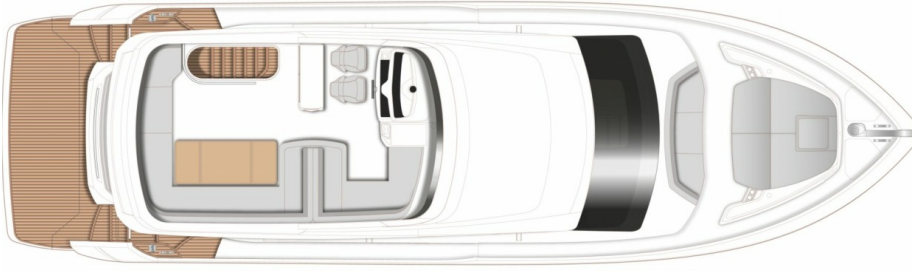

PRINCESS F55 (2024)

Price on application

STOCK

HIGHLIGHTS

/ AVAILABLE IN STOCK

SPECIFICATIONS

Location	After request	Cabins	3
Year	2024	Berths	6
Length	17.68 m	Engines	Twin Volvo D13-900
Beam	4.87 m	Max power	2 x 900 hp
Draft	1.41 m	Max speed	34
Displacement	30 tonnes	Engine hours	Contact seller
Fuel capacity	2750 l	Price	Price on application
Water capacity	620 l		

”

GALLERY

LAYOUTS

FLYBRIDGE

MAIN DECK

LOWER DECK

PRINCESS F55 (2024)

Price on application