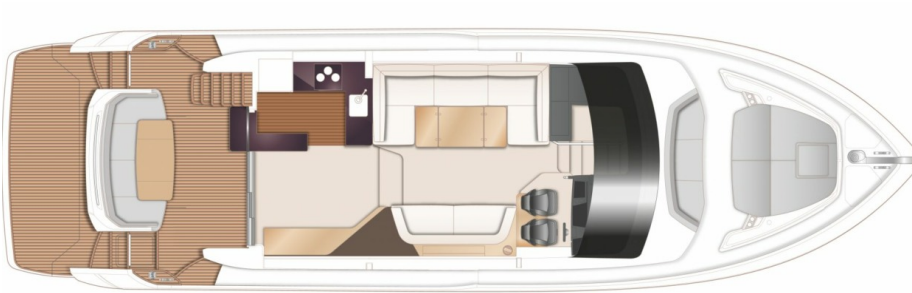

PRINCESS F55 (2024)

Price on application

STOCK

HIGHLIGHTS

/ AVAILABLE IN STOCK

SPECIFICATIONS

Location	After request	Cabins	3
Year	2024	Berths	6
Length	17.68 m	Engines	Twin Volvo D13-900
Beam	4.87 m	Max power	2 x 900 hp
Draft	1.41 m	Max speed	34
Displacement	30 tonnes	Engine hours	Contact seller
Fuel capacity	2750 l	Price	Price on application
Water capacity	620 l		

”

GALLERY

LAYOUTS

FLYBRIDGE

MAIN DECK

LOWER DECK

PRINCESS F55 (2024)

Price on application