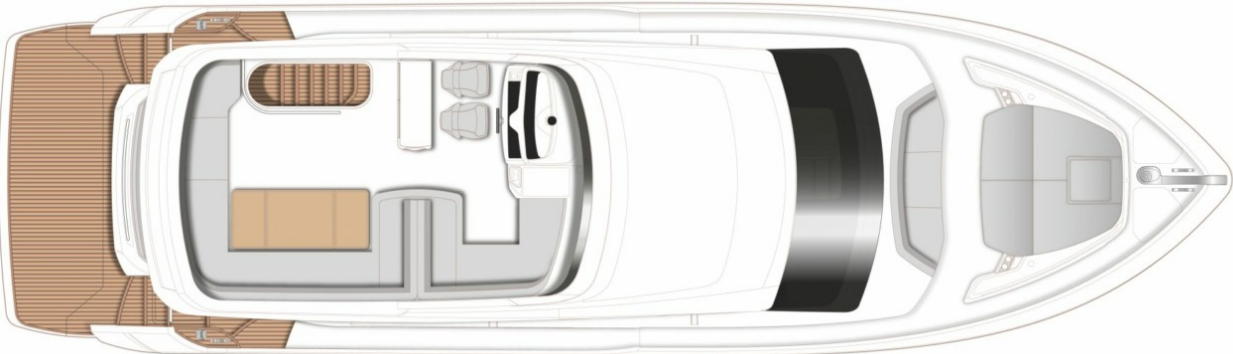

## SPECIFICATIONS

Location	After request	Cabins	3
Year	2024	Berths	6
Length	17.68 m	Engines	Twin Volvo D13-900
Beam	4.87 m	Max power	2 x 900 hp
Draft	1.41 m	Max speed	34
Displacement	30 tonnes	Engine hours	Contact seller
Fuel capacity	2750 l	Price	Price on application
Water capacity	620 l		

LAYOUTS

---

FLYBRIDGE

---

MAIN DECK

---

LOWER DECK

---