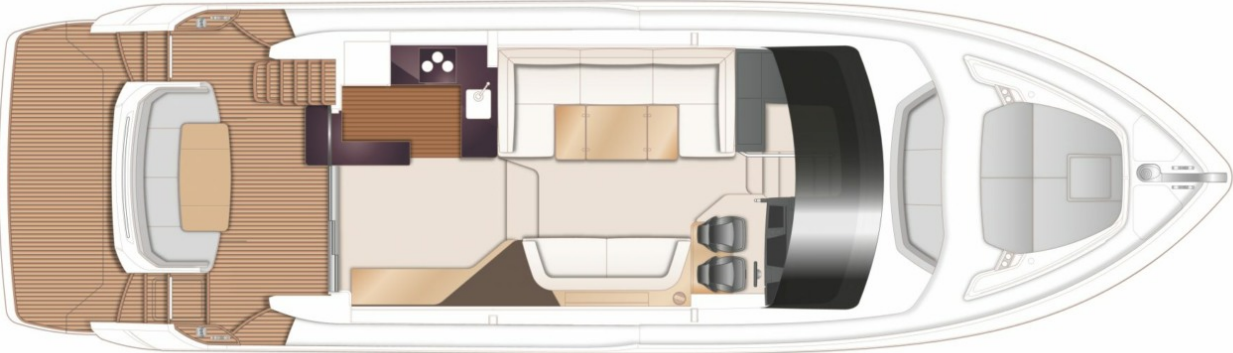

## SPECIFICATIONS

Location	After request	Cabins	3
Year	2024	Berths	6
Length	17.68 m	Engines	Twin Volvo D13-900
Beam	4.87 m	Max power	2 x 900 hp
Draft	1.41 m	Max speed	34
Displacement	30 tonnes	Engine hours	Contact seller
Fuel capacity	2750 l	Price	Price on application
Water capacity	620 l		

LAYOUTS

---

FLYBRIDGE

---

MAIN DECK

---

LOWER DECK

---