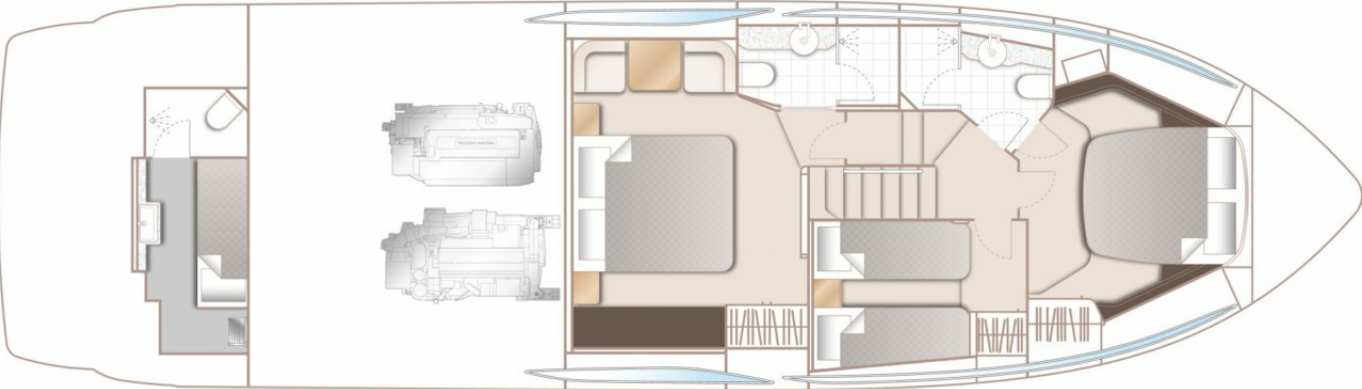

## SPECIFICATIONS

Location	After request	Cabins	3
Year	2024	Berths	6
Length	17.68 m	Engines	Twin Volvo D13-900
Beam	4.87 m	Max power	2 x 900 hp
Draft	1.41 m	Max speed	34
Displacement	30 tonnes	Engine hours	Contact seller
Fuel capacity	2750 l	Price	Price on application
Water capacity	620 l		

LAYOUTS

---

FLYBRIDGE

---

MAIN DECK

---

LOWER DECK

---