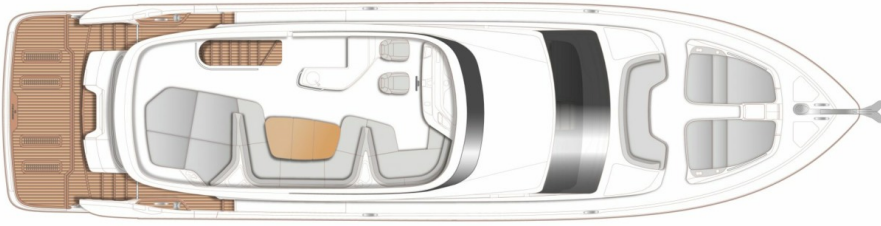

PRINCESS F65 (2024)

Price on application

HIGHLIGHTS

/ AVAILABLE IN STOCK

SPECIFICATIONS

Location	After request	Cabins	4
Year	2024	Berths	8
Length	20.30 m	Engines	Twin MAN
Beam	5.10 m	Max power	2 x 1200 hp
Draft	1.63 m	Max speed	33
Displacement	40 tonnes	Engine hours	Contact seller
Fuel capacity	4100 l	Price	Price on application
Water capacity	800 l		

”

LAYOUTS

FLYBRIDGE

MAIN DECK

LOWER DECK

PRINCESS F65 (2024)

Price on application

+33 6 40 61 88 46 