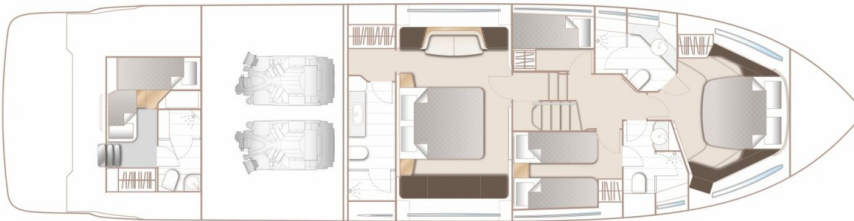

PRINCESS F65 (2024)

Price on application

HIGHLIGHTS

/ AVAILABLE IN STOCK

SPECIFICATIONS

Location	After request	Cabins	4
Year	2024	Berths	8
Length	20.30 m	Engines	Twin MAN
Beam	5.10 m	Max power	2 x 1200 hp
Draft	1.63 m	Max speed	33
Displacement	40 tonnes	Engine hours	Contact seller
Fuel capacity	4100 l	Price	Price on application
Water capacity	800 l		

”

LAYOUTS

FLYBRIDGE

MAIN DECK

LOWER DECK

PRINCESS F65 (2024)

Price on application

+33 6 40 61 88 46 