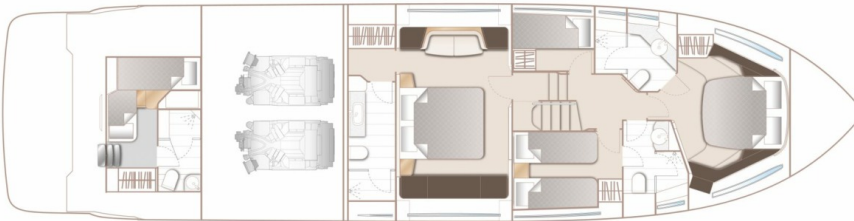

PRINCESS F65 (2024)

Price on application

STOCK

HIGHLIGHTS

/ AVAILABLE IN STOCK

SPECIFICATIONS

Location	After request	Cabins	4
Year	2024	Berths	8
Length	20.30 m	Engines	Twin MAN
Beam	5.10 m	Max power	2 x 1200 hp
Draft	1.63 m	Max speed	33
Displacement	40 tonnes	Engine hours	Contact seller
Fuel capacity	4100 l	Price	Price on application
Water capacity	800 l		

”

LAYOUTS

FLYBRIDGE

MAIN DECK

LOWER DECK

PRINCESS F65 (2024)

Price on application

+33 6 40 61 88 46 