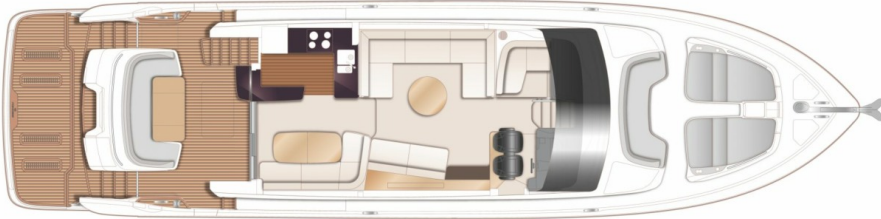

PRINCESS F65 (2024)

Price on application

STOCK

HIGHLIGHTS

/ AVAILABLE IN STOCK

SPECIFICATIONS

Location	After request	Cabins	4
Year	2024	Berths	8
Length	20.30 m	Engines	Twin MAN
Beam	5.10 m	Max power	2 x 1200 hp
Draft	1.63 m	Max speed	33
Displacement	40 tonnes	Engine hours	Contact seller
Fuel capacity	4100 l	Price	Price on application
Water capacity	800 l		

”

LAYOUTS

FLYBRIDGE

MAIN DECK

LOWER DECK

PRINCESS F65 (2024)

Price on application

+33 6 40 61 88 46 