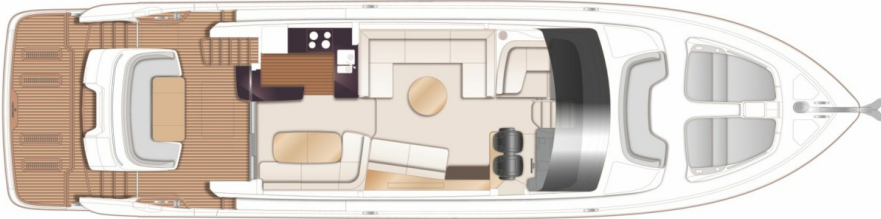

PRINCESS F65 (2024)

Price on application

HIGHLIGHTS

/ AVAILABLE IN STOCK

SPECIFICATIONS

Location	After request	Cabins	4
Year	2024	Berths	8
Length	20.30 m	Engines	Twin MAN
Beam	5.10 m	Max power	2 x 1200 hp
Draft	1.63 m	Max speed	33
Displacement	40 tonnes	Engine hours	Contact seller
Fuel capacity	4100 l	Price	Price on application
Water capacity	800 l		

”

LAYOUTS

FLYBRIDGE

MAIN DECK

LOWER DECK

PRINCESS F65 (2024)

Price on application

+33 6 40 61 88 46 