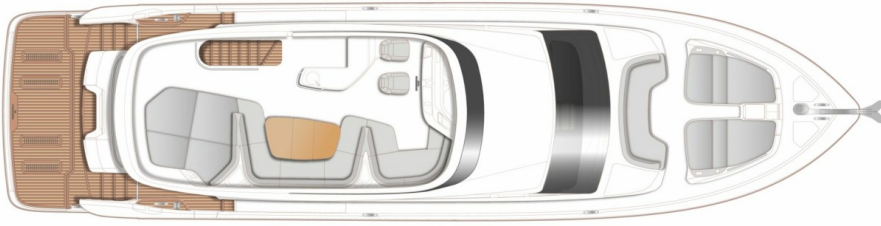

PRINCESS F65 (2024)

Price on application

STOCK

HIGHLIGHTS

/ AVAILABLE IN STOCK

SPECIFICATIONS

Location	After request	Cabins	4
Year	2024	Berths	8
Length	20.30 m	Engines	Twin MAN
Beam	5.10 m	Max power	2 x 1200 hp
Draft	1.63 m	Max speed	33
Displacement	40 tonnes	Engine hours	Contact seller
Fuel capacity	4100 l	Price	Price on application
Water capacity	800 l		

”

LAYOUTS

FLYBRIDGE

MAIN DECK

LOWER DECK

PRINCESS F65 (2024)

Price on application

+33 6 40 61 88 46 