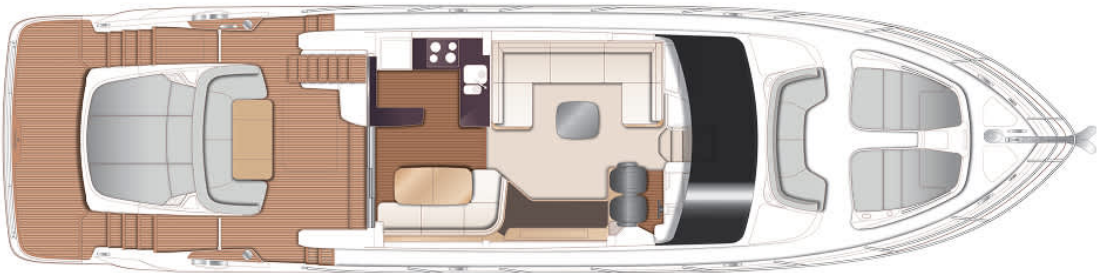

2025 PRINCESS S65 (2025)

PRICE ON APPLICATION

YACHT IN STOCK

SPECIFICATIONS

Year	2025	Cabins	4+1
Length	20.32 m	Berths	8+2
Beam	5.08 m	Engines	Twin MAN V8-1200
Draft	1.47 m	Max power	2 x 1200 hp
Fuel capacity	4100 l		
Water capacity	873 l		

”

GALLERY

LAYOUTS

FLYBRIDGE

MAIN DECK

LOWER DECK

2025 PRINCESS S65 (2025)

PRICE ON APPLICATION