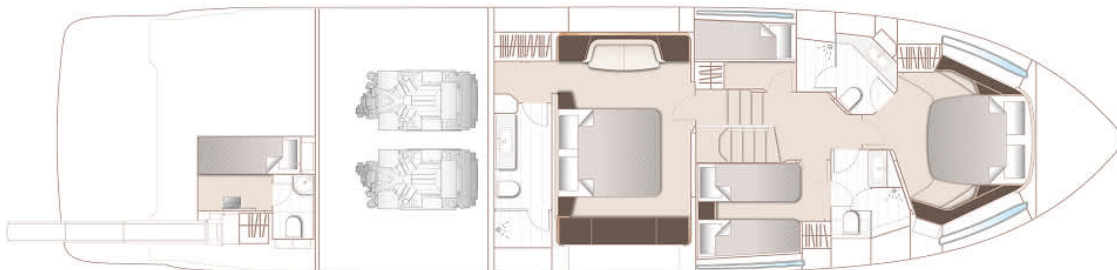

2025 PRINCESS S65 (2025)

PRICE ON APPLICATION

YACHT IN STOCK

SPECIFICATIONS

Year	2025	Cabins	4+1
Length	20.32 m	Berths	8+2
Beam	5.08 m	Engines	Twin MAN V8-1200
Draft	1.47 m	Max power	2 x 1200 hp
Fuel capacity	4100 l		
Water capacity	873 l		

”

GALLERY

LAYOUTS

FLYBRIDGE

MAIN DECK

LOWER DECK

2025 PRINCESS S65 (2025)

PRICE ON APPLICATION