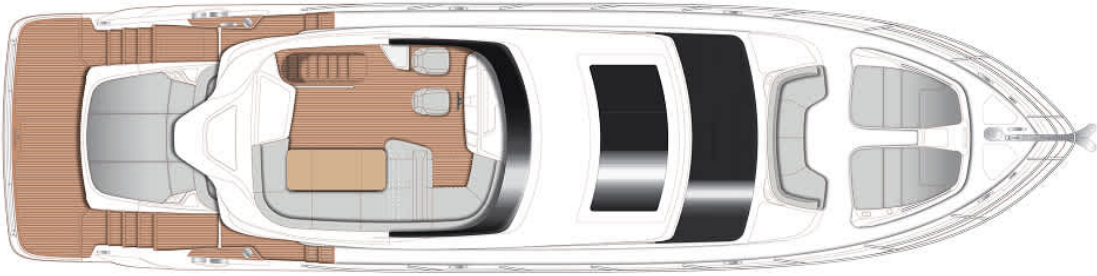

2025 PRINCESS S65 (2025)

PRICE ON APPLICATION

YACHT IN STOCK

SPECIFICATIONS

Year	2025	Cabins	4+1
Length	20.32 m	Berths	8+2
Beam	5.08 m	Engines	Twin MAN V8-1200
Draft	1.47 m	Max power	2 x 1200 hp
Fuel capacity	4100 l		
Water capacity	873 l		

”

GALLERY

LAYOUTS

FLYBRIDGE

MAIN DECK

LOWER DECK

2025 PRINCESS S65 (2025)

PRICE ON APPLICATION