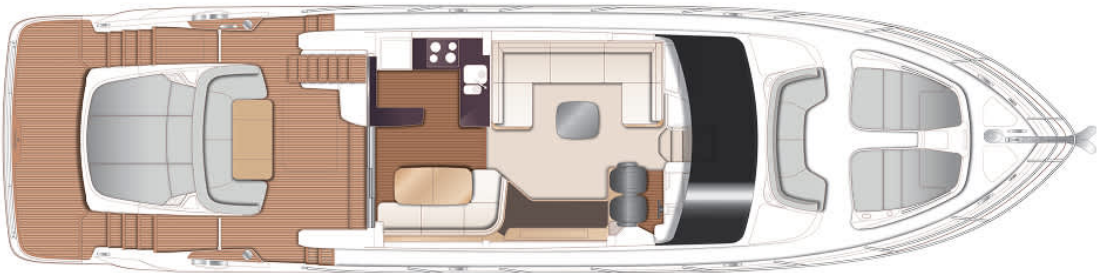

2025 PRINCESS S65 (2025)

PRICE ON APPLICATION

YACHT IN STOCK

SPECIFICATIONS

Year	2025	Cabins	4+1
Length	20.32 m	Berths	8+2
Beam	5.08 m	Engines	Twin MAN V8-1200
Draft	1.47 m	Max power	2 x 1200 hp
Fuel capacity	4100 l		
Water capacity	873 l		

”

LAYOUTS

FLYBRIDGE

MAIN DECK

LOWER DECK

2025 PRINCESS S65 (2025)

PRICE ON APPLICATION

+33 640 61 88 46 