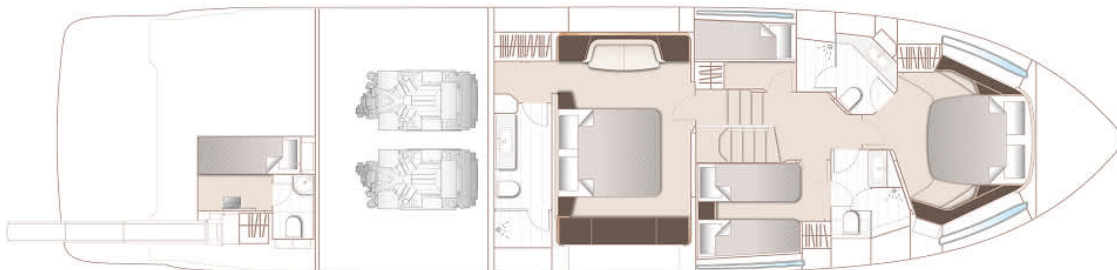

2025 PRINCESS S65 (2025)

PRICE ON APPLICATION

YACHT IN STOCK

SPECIFICATIONS

Year	2025	Cabins	4+1
Length	20.32 m	Berths	8+2
Beam	5.08 m	Engines	Twin MAN V8-1200
Draft	1.47 m	Max power	2 x 1200 hp
Fuel capacity	4100 l		
Water capacity	873 l		

”

LAYOUTS

FLYBRIDGE

MAIN DECK

LOWER DECK

2025 PRINCESS S65 (2025)

PRICE ON APPLICATION

+33 640 61 88 46 