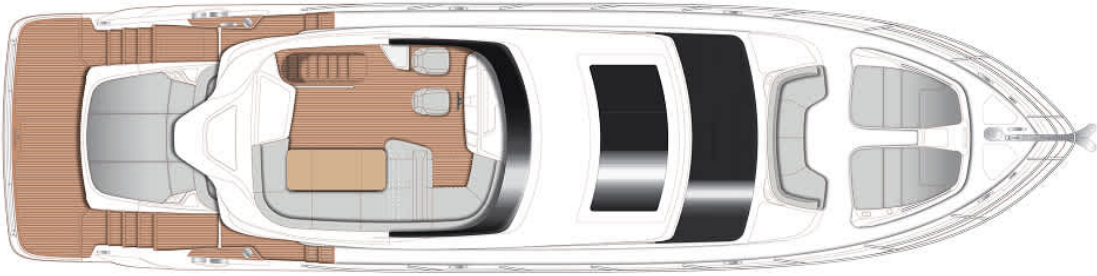

2025 PRINCESS S65 (2025)

PRICE ON APPLICATION

YACHT IN STOCK

SPECIFICATIONS

Year	2025	Cabins	4+1
Length	20.32 m	Berths	8+2
Beam	5.08 m	Engines	Twin MAN V8-1200
Draft	1.47 m	Max power	2 x 1200 hp
Fuel capacity	4100 l		
Water capacity	873 l		

”

LAYOUTS

FLYBRIDGE

MAIN DECK

LOWER DECK

2025 PRINCESS S65 (2025)

PRICE ON APPLICATION

+33 640 61 88 46 