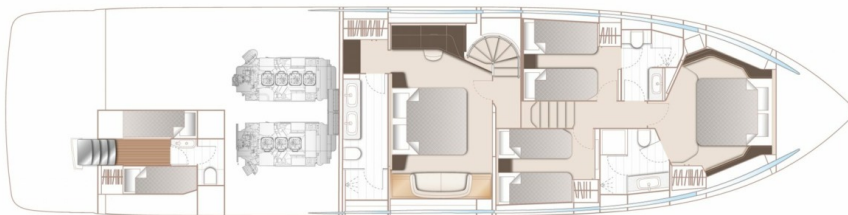

PRINCESS S72 (2024)

Price on application

STOCK

HIGHLIGHTS

/ AVAILABLE IN STOCK

SPECIFICATIONS

Location	After request	Cabins	4
Year	2024	Berths	8
Length	23.09 m	Engines	MAN V12
Beam	5.52 m	Max power	2 x 1800 hp
Draft	1.72 m	Max speed	36
Displacement	55 tonnes	Engine hours	Contact seller
Fuel capacity	4500 l	Price	Price on application
Water capacity	836 l		

”

LAYOUTS

FLYBRIDGE

MAIN DECK

LOWER DECK

PRINCESS S72 (2024)

Price on application

+33 6 40 61 88 46 