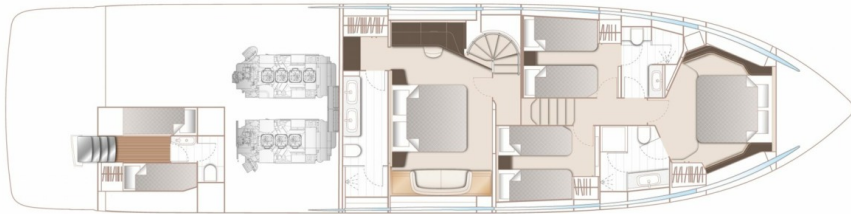

PRINCESS S72 (2024)

Price on application

STOCK

HIGHLIGHTS

/ AVAILABLE IN STOCK

SPECIFICATIONS

Location	After request	Cabins	4
Year	2024	Berths	8
Length	23.09 m	Engines	MAN V12
Beam	5.52 m	Max power	2 x 1800 hp
Draft	1.72 m	Max speed	36
Displacement	55 tonnes	Engine hours	Contact seller
Fuel capacity	4500 l	Price	Price on application
Water capacity	836 l		

”

LAYOUTS

FLYBRIDGE

MAIN DECK

LOWER DECK

PRINCESS S72 (2024)

Price on application

+33 6 40 61 88 46 