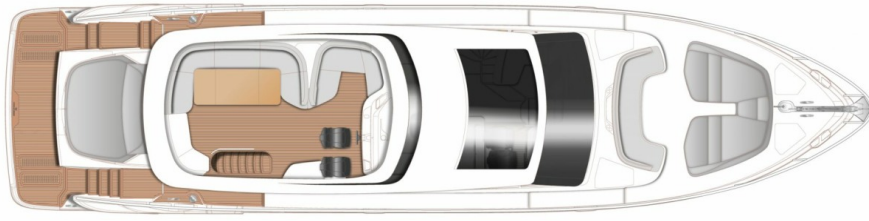

PRINCESS S72 (2024)

Price on application

STOCK

HIGHLIGHTS

/ AVAILABLE IN STOCK

SPECIFICATIONS

Location	After request	Cabins	4
Year	2024	Berths	8
Length	23.09 m	Engines	MAN V12
Beam	5.52 m	Max power	2 x 1800 hp
Draft	1.72 m	Max speed	36
Displacement	55 tonnes	Engine hours	Contact seller
Fuel capacity	4500 l	Price	Price on application
Water capacity	836 l		

”

LAYOUTS

FLYBRIDGE

MAIN DECK

LOWER DECK

PRINCESS S72 (2024)

Price on application

+33 6 40 61 88 46 