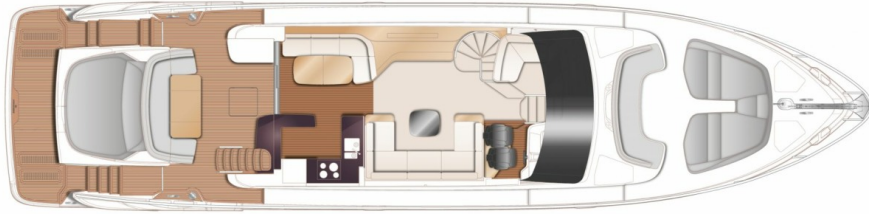

PRINCESS S72 (2024)

Price on application

STOCK

HIGHLIGHTS

/ AVAILABLE IN STOCK

SPECIFICATIONS

Location	After request	Cabins	4
Year	2024	Berths	8
Length	23.09 m	Engines	MAN V12
Beam	5.52 m	Max power	2 x 1800 hp
Draft	1.72 m	Max speed	36
Displacement	55 tonnes	Engine hours	Contact seller
Fuel capacity	4500 l	Price	Price on application
Water capacity	836 l		

”

LAYOUTS

FLYBRIDGE

MAIN DECK

LOWER DECK

PRINCESS S72 (2024)

Price on application

+33 6 40 61 88 46 