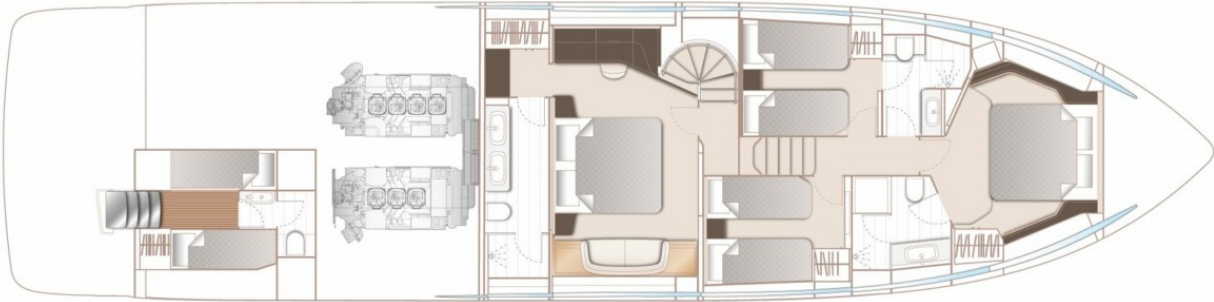

PRINCESS S72 (2024)

Price on application

STOCK

HIGHLIGHTS

/ AVAILABLE IN STOCK

SPECIFICATIONS

Location	After request	Cabins	4
Year	2024	Berths	8
Length	23.09 m	Engines	MAN V12
Beam	5.52 m	Max power	2 x 1800 hp
Draft	1.72 m	Max speed	36
Displacement	55 tonnes	Engine hours	Contact seller
Fuel capacity	4500 l	Price	Price on application
Water capacity	836 l		

”

LAYOUTS

FLYBRIDGE

MAIN DECK

LOWER DECK

PRINCESS S72 (2024)

Price on application

+33 6 40 61 88 46 
m.st.pierre@princessyachtsmonaco.com