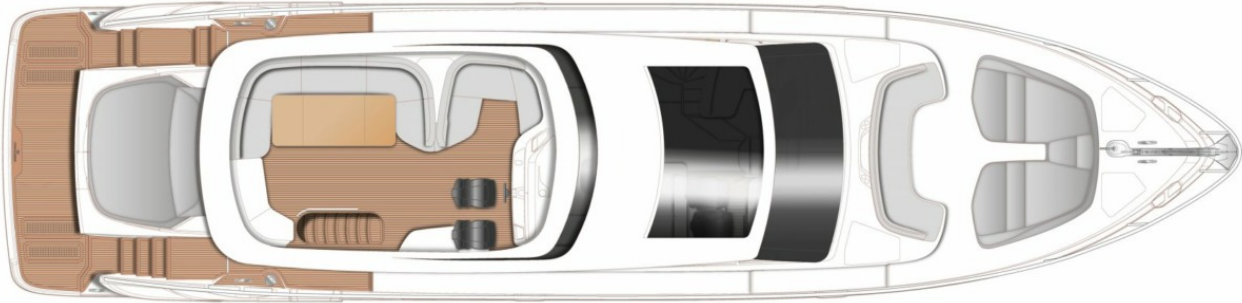

PRINCESS S72 (2024)

Price on application

STOCK

HIGHLIGHTS

/ AVAILABLE IN STOCK

SPECIFICATIONS

Location	After request	Cabins	4
Year	2024	Berths	8
Length	23.09 m	Engines	MAN V12
Beam	5.52 m	Max power	2 x 1800 hp
Draft	1.72 m	Max speed	36
Displacement	55 tonnes	Engine hours	Contact seller
Fuel capacity	4500 l	Price	Price on application
Water capacity	836 l		

”

LAYOUTS

FLYBRIDGE

MAIN DECK

LOWER DECK

PRINCESS S72 (2024)

Price on application

+33 6 40 61 88 46 
m.st.pierre@princessyachtsmonaco.com