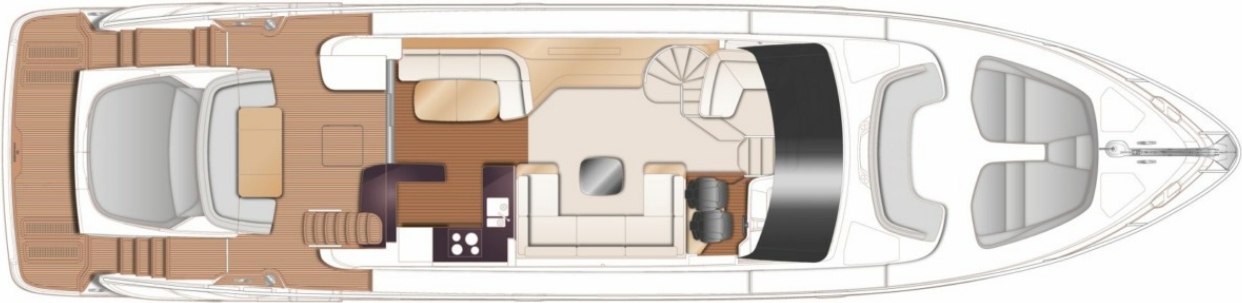

PRINCESS S72 (2024)

Price on application

STOCK

HIGHLIGHTS

/ AVAILABLE IN STOCK

SPECIFICATIONS

Location	After request	Cabins	4
Year	2024	Berths	8
Length	23.09 m	Engines	MAN V12
Beam	5.52 m	Max power	2 x 1800 hp
Draft	1.72 m	Max speed	36
Displacement	55 tonnes	Engine hours	Contact seller
Fuel capacity	4500 l	Price	Price on application
Water capacity	836 l		

”

LAYOUTS

FLYBRIDGE

MAIN DECK

LOWER DECK

PRINCESS S72 (2024)

Price on application

+33 6 40 61 88 46 
m.st.pierre@princessyachtsmonaco.com