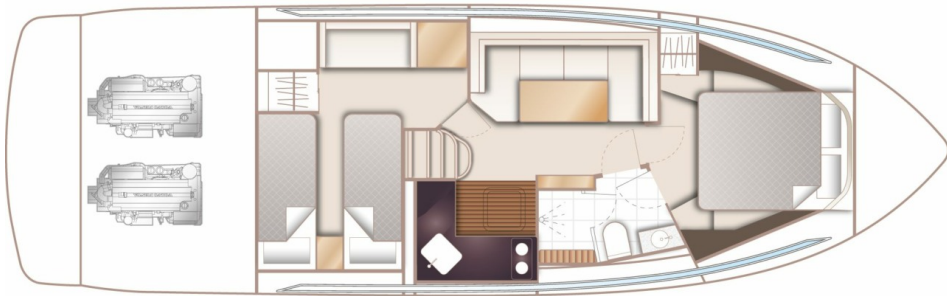

PRINCESS V40 (2024)

Price on application

STOCK

HIGHLIGHTS

/ AVAILABLE IN STOCK

SPECIFICATIONS

Location	After request	Berths	4
Year	2024	Engines	Twin Volvo D6-330 DP
Length	12.98 m	Max power	2 x 330 hp
Beam	3.81 m	Max speed	38
Fuel capacity	730 l	Engine hours	Contact seller
Water capacity	322 l	Price	Price on application
Cabins	2		

”

LAYOUTS

MAIN DECK

LOWER DECK

PRINCESS V40 (2024)

Price on application

+33 6 40 61 88 46 

m.st.pierre@princessyachtsmonaco.com