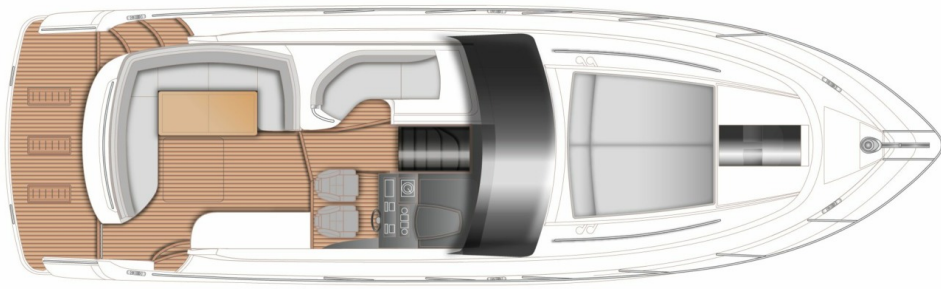

PRINCESS V40 (2024)

Price on application

STOCK

HIGHLIGHTS

/ AVAILABLE IN STOCK

SPECIFICATIONS

Location	After request	Berths	4
Year	2024	Engines	Twin Volvo D6-330 DP
Length	12.98 m	Max power	2 x 330 hp
Beam	3.81 m	Max speed	38
Fuel capacity	730 l	Engine hours	Contact seller
Water capacity	322 l	Price	Price on application
Cabins	2		

”

LAYOUTS

MAIN DECK

LOWER DECK

PRINCESS V40 (2024)

Price on application

+33 6 40 61 88 46 

m.st.pierre@princessyachtsmonaco.com