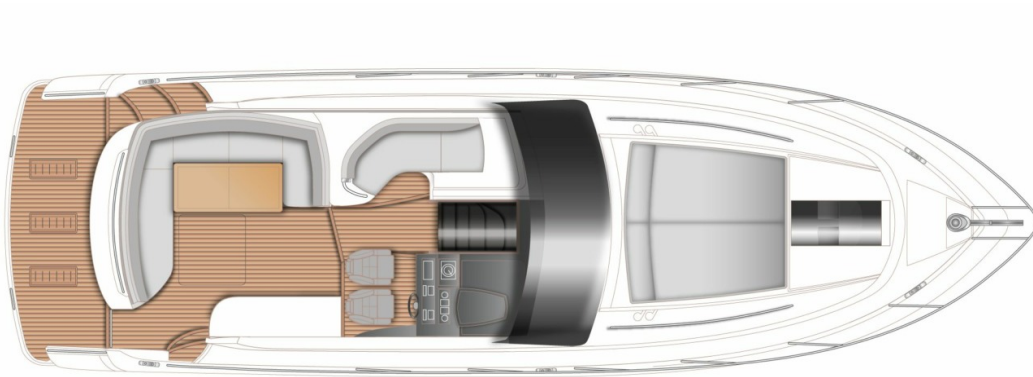

LAYOUTS

MAIN DECK