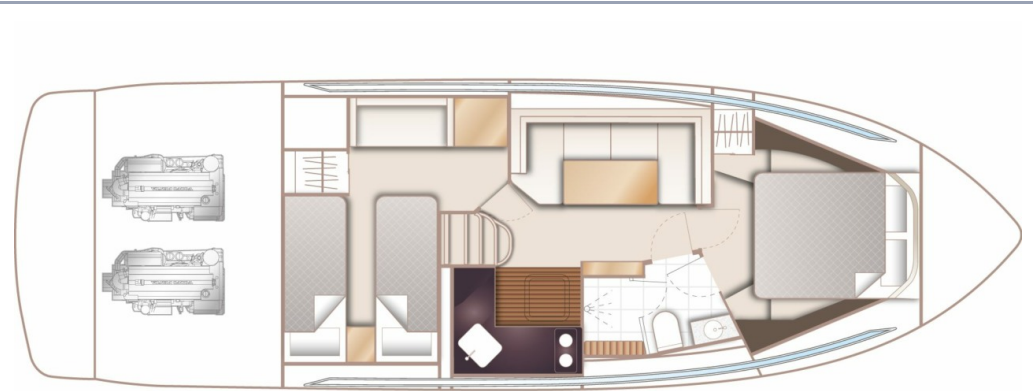

LAYOUTS

MAIN DECK

LOWER DECK