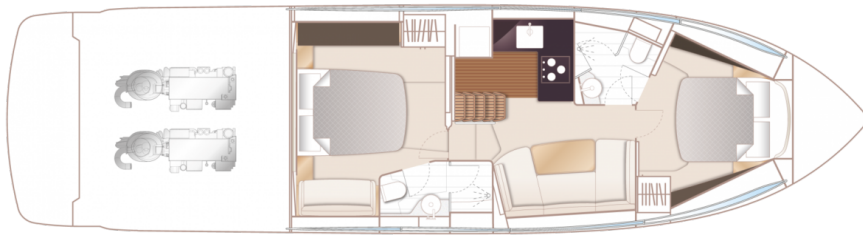

PRINCESS V50 (2024)

Price on application

STOCK

HIGHLIGHTS

/ AVAILABLE IN STOCK

SPECIFICATIONS

Location	After request	Cabins	2
Year	2024	Berths	4
Length	16.02 m	Engines	Twin Volvo IPS 600
Beam	4.08 m	Max power	2 x 440 hp
Draft	1.09 m	Max speed	31
Displacement	16 tonnes	Engine hours	Contact seller
Fuel capacity	1550 l	Price	Price on application
Water capacity	414 l		

”

LAYOUTS

MAIN DECK

LOWER DECK

PRINCESS V50 (2024)

Price on application

+33 6 40 61 88 46 

m.st.pierre@princessyachtsmonaco.com