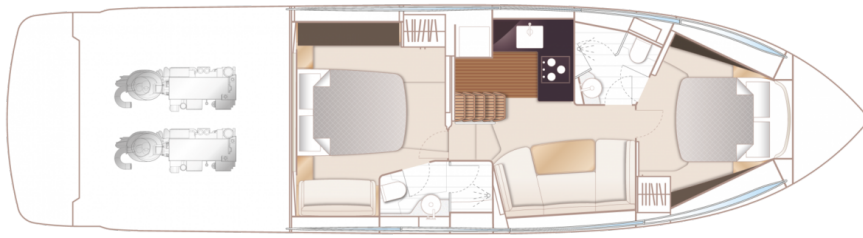

## SPECIFICATIONS

Location	After request	Cabins	2
Year	2024	Berths	4
Length	16.02 m	Engines	Twin Volvo IPS 600
Beam	4.08 m	Max power	2 x 440 hp
Draft	1.09 m	Max speed	31
Displacement	16 tonnes	Engine hours	Contact seller
Fuel capacity	1550 l	Price	Price on application
Water capacity	414 l		

# LAYOUTS

---

MAIN DECK

---

LOWER DECK

---

PRINCESS V50 (2024)

Price on application