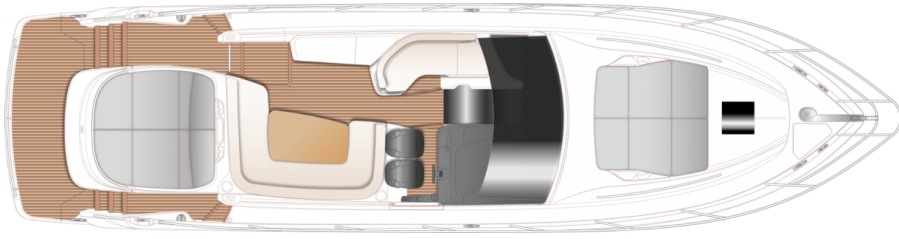

PRINCESS V50 (2024)

Price on application

STOCK

HIGHLIGHTS

/ AVAILABLE IN STOCK

SPECIFICATIONS

Location	After request	Cabins	2
Year	2024	Berths	4
Length	16.02 m	Engines	Twin Volvo IPS 600
Beam	4.08 m	Max power	2 x 440 hp
Draft	1.09 m	Max speed	31
Displacement	16 tonnes	Engine hours	Contact seller
Fuel capacity	1550 l	Price	Price on application
Water capacity	414 l		

”

LAYOUTS

MAIN DECK

LOWER DECK

PRINCESS V50 (2024)

Price on application

+33 6 40 61 88 46 

m.st.pierre@princessyachtsmonaco.com