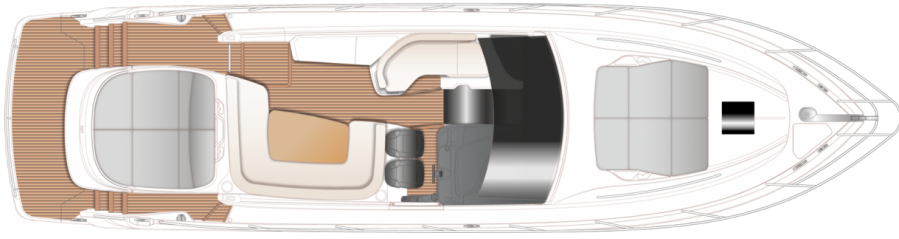

## SPECIFICATIONS

Location	After request	Cabins	2
Year	2024	Berths	4
Length	16.02 m	Engines	Twin Volvo IPS 600
Beam	4.08 m	Max power	2 x 440 hp
Draft	1.09 m	Max speed	31
Displacement	16 tonnes	Engine hours	Contact seller
Fuel capacity	1550 l	Price	Price on application
Water capacity	414 l		

# LAYOUTS

---

MAIN DECK

---

LOWER DECK

---

PRINCESS V50 (2024)

Price on application