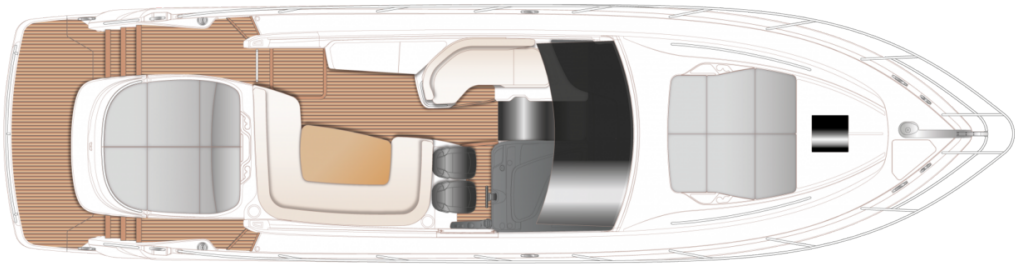

PRINCESS V50 (2024)

Price on application

STOCK

HIGHLIGHTS

/ AVAILABLE IN STOCK

SPECIFICATIONS

Location	After request	Cabins	2
Year	2024	Berths	4
Length	16.02 m	Engines	Twin Volvo IPS 600
Beam	4.08 m	Max power	2 x 440 hp
Draft	1.09 m	Max speed	31
Displacement	16 tonnes	Engine hours	Contact seller
Fuel capacity	1550 l	Price	Price on application
Water capacity	414 l		

”

LAYOUTS

MAIN DECK

LOWER DECK

PRINCESS V50 (2024)

Price on application

+33 6 40 61 88 46 
m.st.pierre@princessyachtsmonaco.com

Follow Princess Yachts Monaco