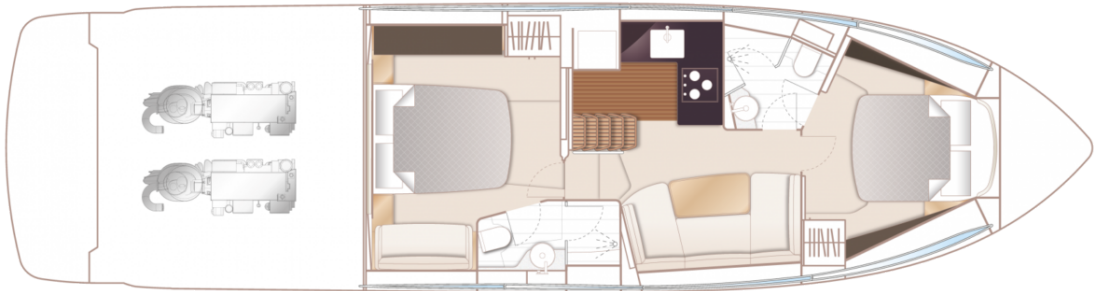

PRINCESS V50 (2024)

Price on application

STOCK

HIGHLIGHTS

/ AVAILABLE IN STOCK

SPECIFICATIONS

Location	After request	Cabins	2
Year	2024	Berths	4
Length	16.02 m	Engines	Twin Volvo IPS 600
Beam	4.08 m	Max power	2 x 440 hp
Draft	1.09 m	Max speed	31
Displacement	16 tonnes	Engine hours	Contact seller
Fuel capacity	1550 l	Price	Price on application
Water capacity	414 l		

”

LAYOUTS

MAIN DECK

LOWER DECK

PRINCESS V50 (2024)

Price on application

+33 6 40 61 88 46 
m.st.pierre@princessyachtsmonaco.com

Follow Princess Yachts Monaco