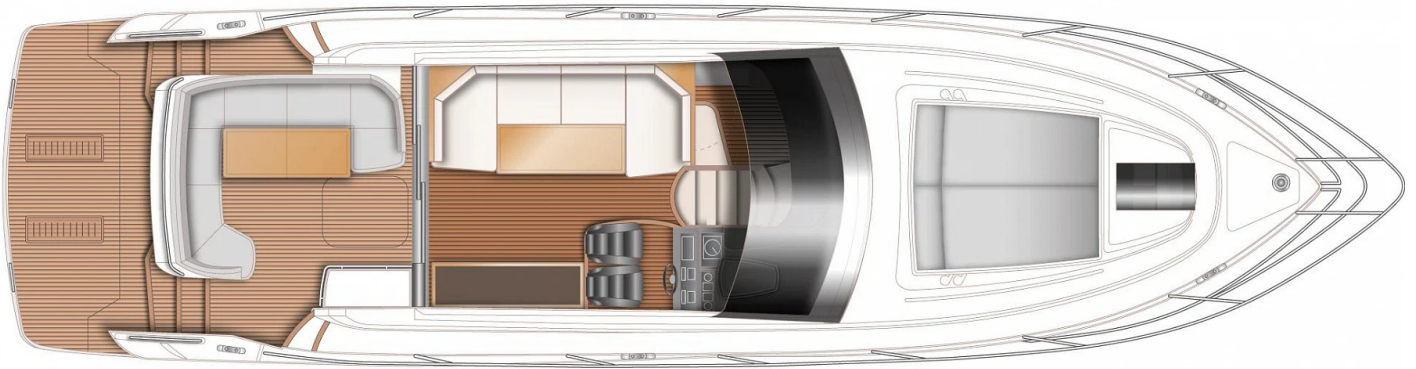

### SPECIFICATIONS

Year	2025	Cabins	2
Length	16.02 m	Berths	4
Beam	4.08 m	Engines	Volvo IPS 600
Draft	1.09 m	Max power	2 x 440 hp
Fuel capacity	1550 l	Max speed	31 kn
Water capacity	414 l		

## LAYOUTS

---