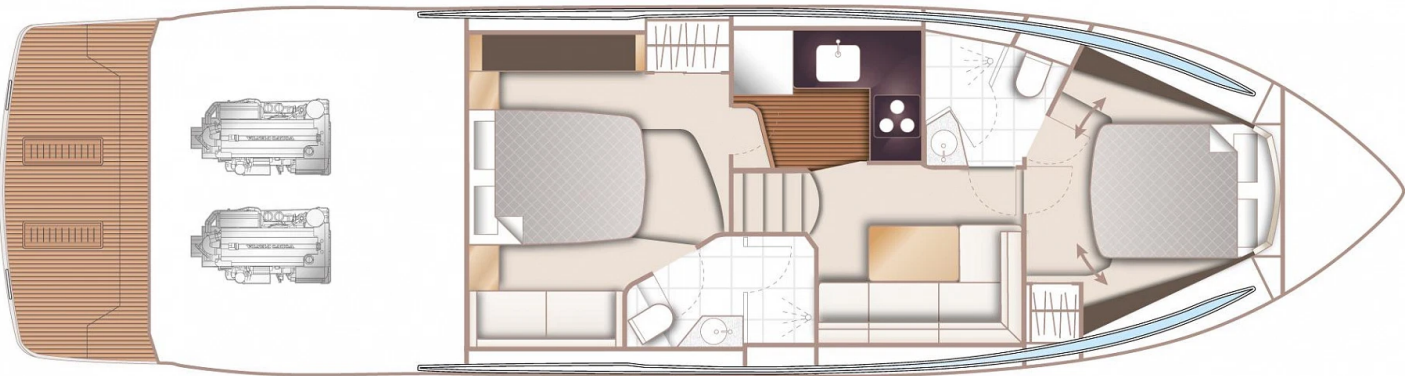

### SPECIFICATIONS

Year	2025	Cabins	2
Length	16.02 m	Berths	4
Beam	4.08 m	Engines	Volvo IPS 600
Draft	1.09 m	Max power	2 x 440 hp
Fuel capacity	1550 l	Max speed	31 kn
Water capacity	414 l		

## LAYOUTS

---

## MAIN DECK

---