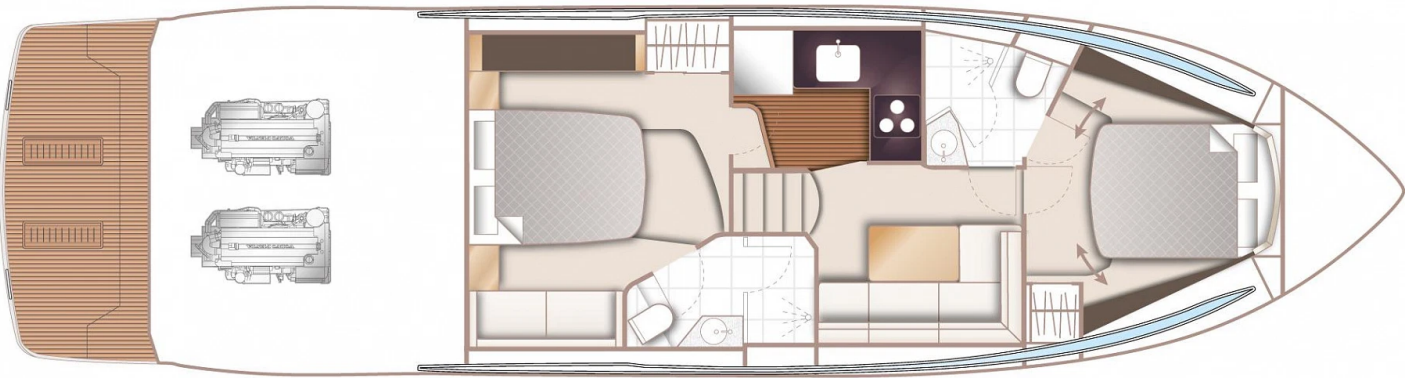

### SPECIFICATIONS

Year	2025	Cabins	2
Length	16.02 m	Berths	4
Beam	4.08 m	Engines	Volvo IPS 600
Draft	1.09 m	Max power	2 x 440 hp
Fuel capacity	1550 l	Max speed	31 kn
Water capacity	414 l		

## LAYOUTS

---

## MAIN DECK

---