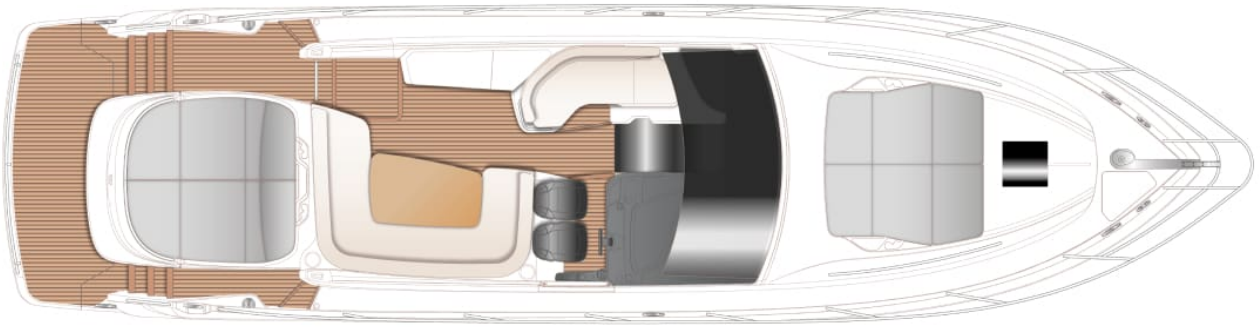

PRINCESS V50 OPEN (2026) (2026)

PRICE ON APPLICATION

YACHT IN STOCK

HIGHLIGHTS

/ AVAILABLE IN STOCK

SPECIFICATIONS

Year	2026	Cabins	2
Length	15.49 m	Berths	4
Beam	4.11 m	Engines	Twin Volvo IPS 600
Draft	1.14 m	Max power	2 x 435 hp
Fuel capacity	1325 l	Max speed	32 kn
Water capacity	364 l		

”

LAYOUTS

MAIN DECK

LOWER DECK

PRINCESS V50 OPEN (2026) (2026)

PRICE ON APPLICATION

+33 640 61 88 46 

m.st.pierre@princessyachtsmonaco.com