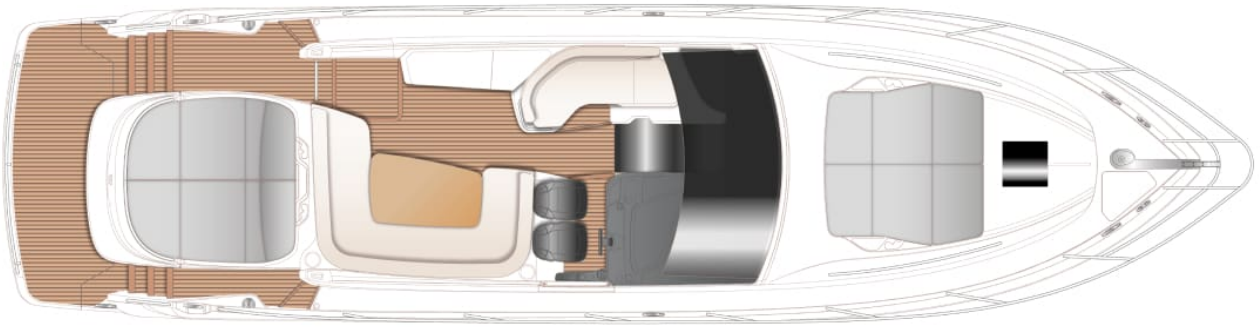

PRINCESS V50 OPEN (2026) (2026)

PRICE ON APPLICATION

HIGHLIGHTS

/ AVAILABLE IN STOCK

SPECIFICATIONS

Year	2026	Cabins	2
Length	15.49 m	Berths	4
Beam	4.11 m	Engines	Twin Volvo IPS 600
Draft	1.14 m	Max power	2 x 435 hp
Fuel capacity	1325 l	Max speed	32 kn
Water capacity	364 l		

”

LAYOUTS

MAIN DECK

LOWER DECK

PRINCESS V50 OPEN (2026) (2026)

PRICE ON APPLICATION

+33 640 61 88 46 

m.st.pierre@princessyachtsmonaco.com