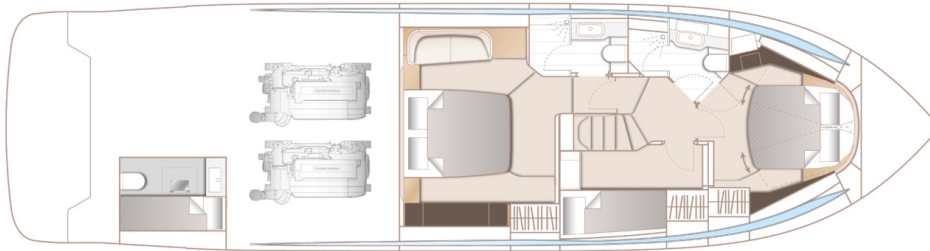

## SPECIFICATIONS

Location	After request	Cabins	3
Year	2024	Berths	6
Length	17.81 m	Engines	Twin Volvo D13 900
Beam	4.65 m	Max power	2 x 900 hp
Draft	1.40 m	Max speed	36
Displacement	27 tonnes	Engine hours	Contact seller
Fuel capacity	2500 l	Price	Price on application
Water capacity	550 l		

# LAYOUTS

---

MAIN DECK

---

LOWER DECK

---

PRINCESS V55 (2024)

Price on application