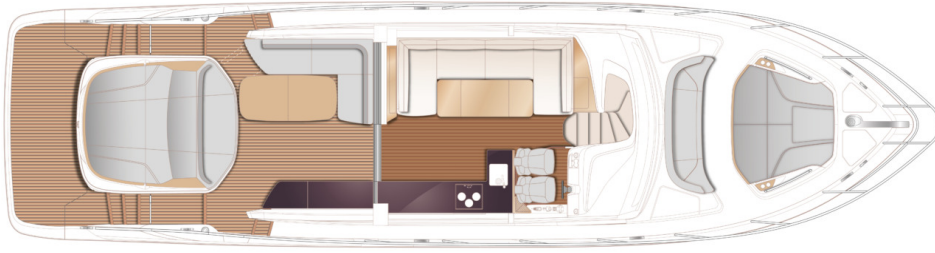

PRINCESS V55 (2024)

Price on application

STOCK

HIGHLIGHTS

/ AVAILABLE IN STOCK

SPECIFICATIONS

Location	After request	Cabins	3
Year	2024	Berths	6
Length	17.81 m	Engines	Twin Volvo D13 900
Beam	4.65 m	Max power	2 x 900 hp
Draft	1.40 m	Max speed	36
Displacement	27 tonnes	Engine hours	Contact seller
Fuel capacity	2500 l	Price	Price on application
Water capacity	550 l		

”

LAYOUTS

MAIN DECK

LOWER DECK

PRINCESS V55 (2024)

Price on application

+33 6 40 61 88 46 

m.st.pierre@princessyachtsmonaco.com