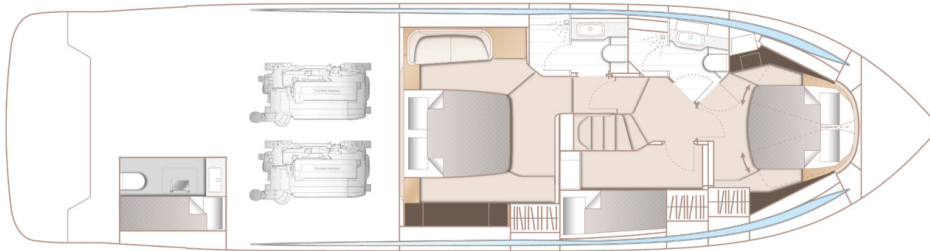

PRINCESS V55 (2024)

Price on application

STOCK

HIGHLIGHTS

/ AVAILABLE IN STOCK

SPECIFICATIONS

Location	After request	Cabins	3
Year	2024	Berths	6
Length	17.81 m	Engines	Twin Volvo D13 900
Beam	4.65 m	Max power	2 x 900 hp
Draft	1.40 m	Max speed	36
Displacement	27 tonnes	Engine hours	Contact seller
Fuel capacity	2500 l	Price	Price on application
Water capacity	550 l		

”

LAYOUTS

MAIN DECK

LOWER DECK

PRINCESS V55 (2024)

Price on application

+33 6 40 61 88 46 

m.st.pierre@princessyachtsmonaco.com