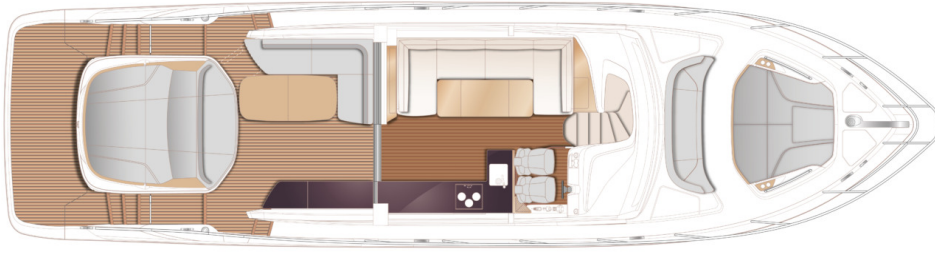

## SPECIFICATIONS

Location	After request	Cabins	3
Year	2024	Berths	6
Length	17.81 m	Engines	Twin Volvo D13 900
Beam	4.65 m	Max power	2 x 900 hp
Draft	1.40 m	Max speed	36
Displacement	27 tonnes	Engine hours	Contact seller
Fuel capacity	2500 l	Price	Price on application
Water capacity	550 l		

# LAYOUTS

---

MAIN DECK

---

LOWER DECK

---

PRINCESS V55 (2024)

Price on application