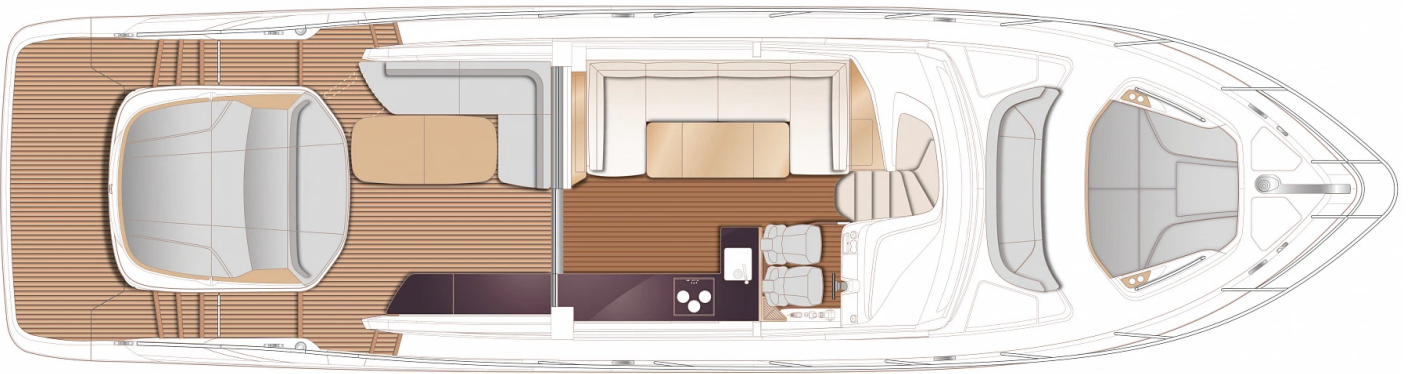

PRINCESS V55 (2026) (2026)

PRICE ON APPLICATION

YACHT IN STOCK

HIGHLIGHTS

/ AVAILABLE IN STOCK

SPECIFICATIONS

Year	2026	Cabins	3
Length	17.81 m	Berths	6
Beam	4.65 m	Engines	Volvo D13 900
Draft	1.40 m	Max power	2 x 900 hp
Fuel capacity	2500 l	Max speed	36 kn
Water capacity	550 l		

”

LAYOUTS

MAIN DECK

LOWER DECK

PRINCESS V55 (2026) (2026)

PRICE ON APPLICATION

+33 640 61 88 46 

m.st.pierre@princessyachtsmonaco.com