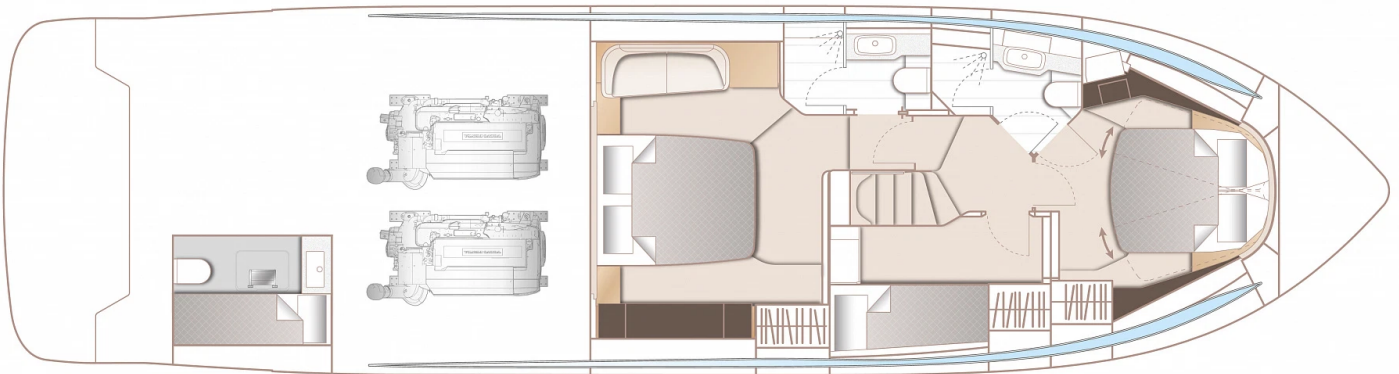

PRINCESS V55 (2026) (2026)

PRICE ON APPLICATION

YACHT IN STOCK

HIGHLIGHTS

/ AVAILABLE IN STOCK

SPECIFICATIONS

Year	2026	Cabins	3
Length	17.81 m	Berths	6
Beam	4.65 m	Engines	Volvo D13 900
Draft	1.40 m	Max power	2 x 900 hp
Fuel capacity	2500 l	Max speed	36 kn
Water capacity	550 l		

”

LAYOUTS

MAIN DECK

LOWER DECK

PRINCESS V55 (2026) (2026)

PRICE ON APPLICATION

+33 640 61 88 46 

m.st.pierre@princessyachtsmonaco.com