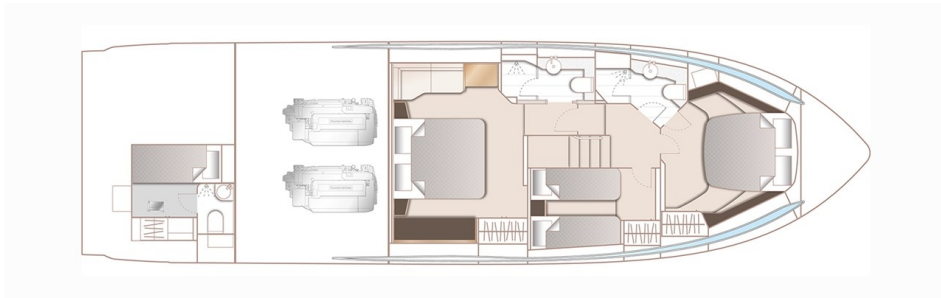

LAYOUTS

MAIN DECK

LOWER DECK