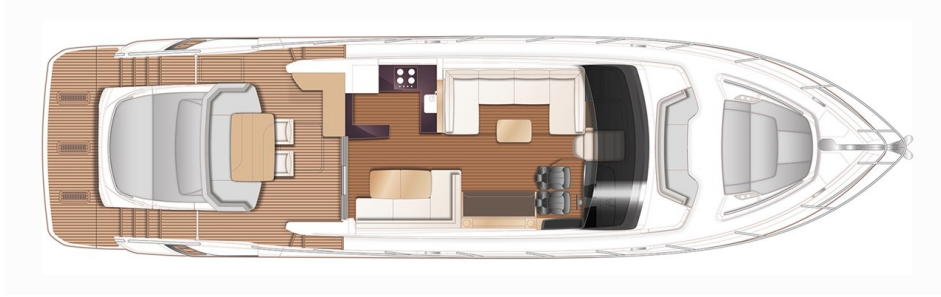

LAYOUTS

MAIN DECK