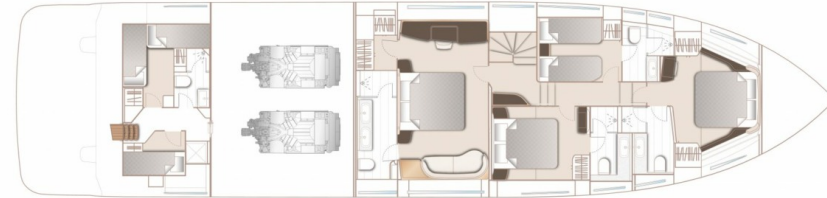

PRINCESS Y80 (2024)

Price on application

STOCK

HIGHLIGHTS

/ AVAILABLE IN STOCK

SPECIFICATIONS

Location	After request	Water capacity	1400 l
Year	2024	Engines	MAN V12
Length	25.50 m	Max power	2 x 1900 hp
Beam	6.06 m	Max speed	32
Draft	1.77 m	Engine hours	Contact seller
Displacement	68 tonnes	Price	Price on application
Fuel capacity	7000 l		

”

LAYOUTS

FLYBRIDGE

MAIN DECK

LOWER DECK

PRINCESS Y80 (2024)

Price on application

+33 6 40 61 88 46 